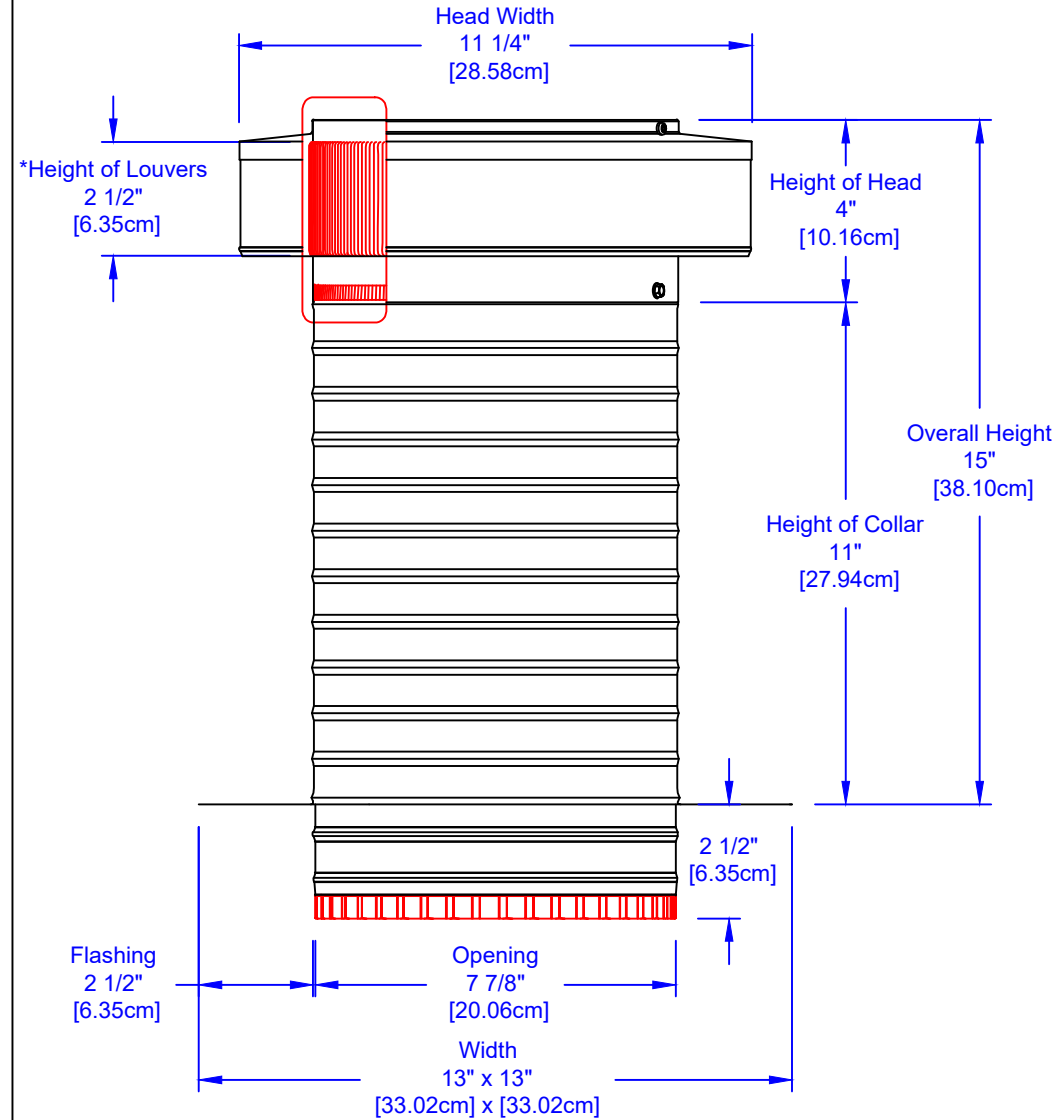

Active Ventilation Products, Inc.

Website: roofvents.com

Email: sales@roofvents.com

Specification Sheet

3/23/2022

Keepa Attic Vent with Tailpipe

Model: KV-8-TP

Diameter: 8"

*Opening of Louvers = 1/8" [0.30cm]