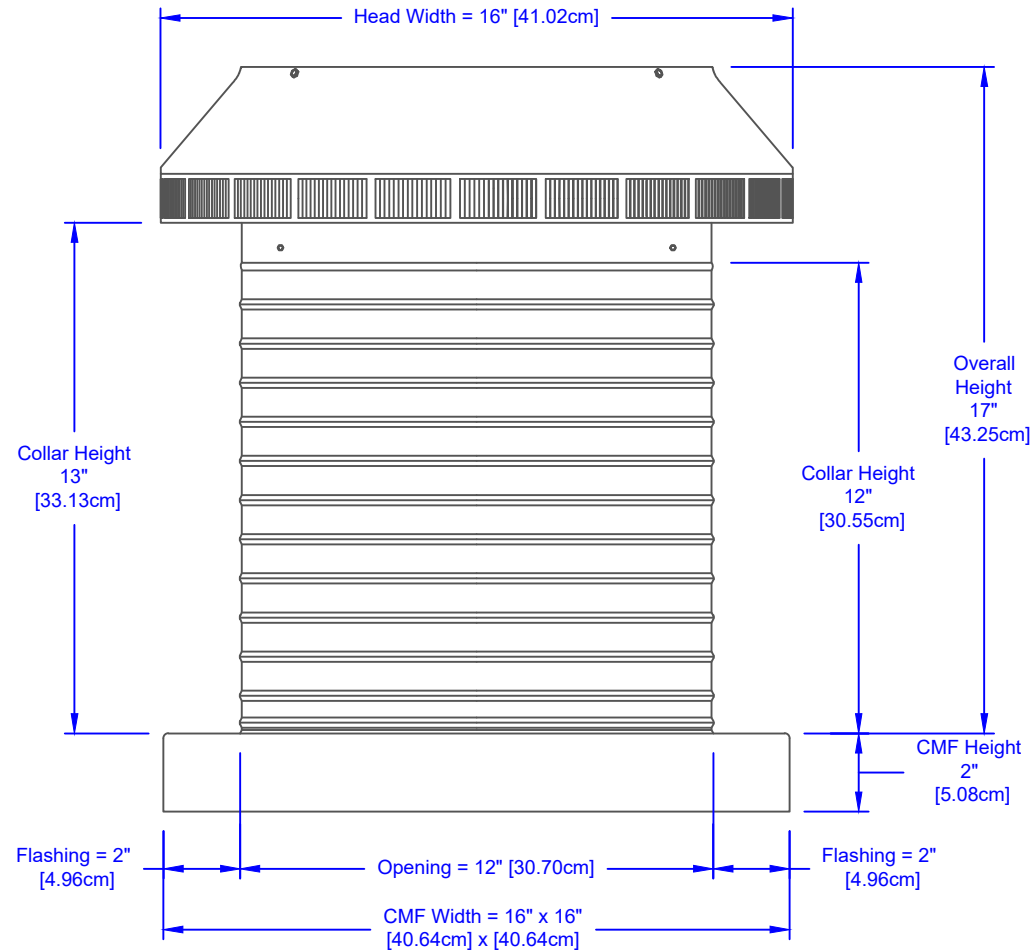

# Specification Sheet

5/2/2022

Pop Vent with CMF Model: PV-12-C12-CMF Diameter: 12" Collar Height: 12"

All Aluminum Construction, Thickness = 0.025" [0.635 mm]

\*Opening of Louvers = 1/8" [0.30 cm]