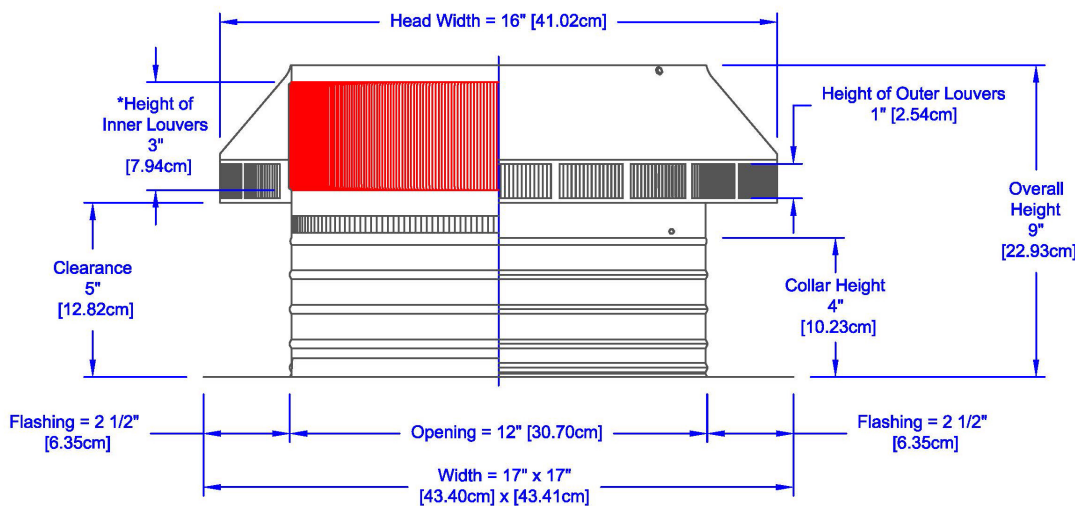

Pop Vent - Roof Louver Air Intake

Model Number: PV-12-C4 | 12" Diameter 4" Tall Collar

- Roof Louver provides fresh air into the attic or plenum
- Vent head is removable allowing for easy installation on membrane roofs
- Inside louvers prevent wildlife as well as rain or snow from entering
- Constructed of durable rust-free aluminum
- UL Certified, Florida State, Texas Insurance & California Fire Code approved; Tested to withstand wind sp

Dimensions & Specifications 113 Sq. in. NFA

Pitch Capacity	
Min.	Max.
0/12	12/12
Net Free Vent Area	
(sq. inches)	(sq. feet)
113	0.78
Application per Sq. Foot	
(1/150)	(1/300)
235	470
Weight	
4 lbs	