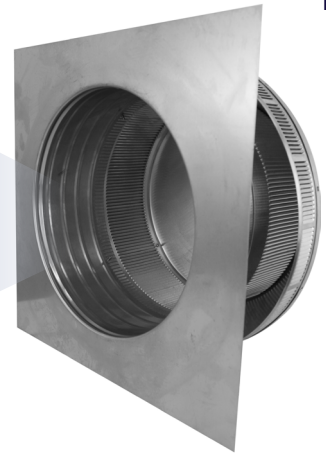

Pop Vent - Roof Louver Air Intake

Model Number: PV-12-C4 | 12" Diameter 4" Tall Collar

- Roof Louver provides fresh air into the attic or plenum
- Vent head is removable allowing for easy installation on membrane roofs
- Inside louvers prevent wildlife as well as rain or snow from entering
- Constructed of durable rust-free aluminum
- UL Certified, Florida State, Texas Insurance & California Fire Code approved; Tested to withstand wind sp

Dimensions & Specifications 113 Sq. in. NFA

Pitch Capacity	
Min.	Max.
0/12	12/12
Net Free Vent Area	
(sq. inches)	(sq. feet)
113	0.78
Application per Sq. Foot	
(1/150)	(1/300)
235	470
Weight	
4 lbs	