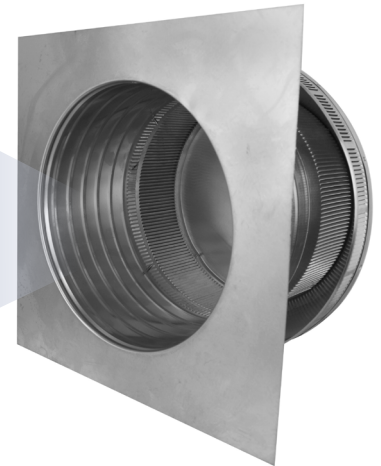

## Pop Vent - Roof Louver Air Intake

Model Number: PV-12-C6 | 12" Diameter 6" Tall Collar

- Roof Louver provides fresh air into the attic or plenum
- Vent head is removable allowing for easy installation on membrane roofs
- Inside louvers prevent wildlife as well as rain or snow from entering
- Constructed of durable rust-free aluminum
- UL Certified, Florida State, Texas Insurance & California Fire Code approved; Tested to withstand wind speeds in excess of 200 mph
- Powder Coating available