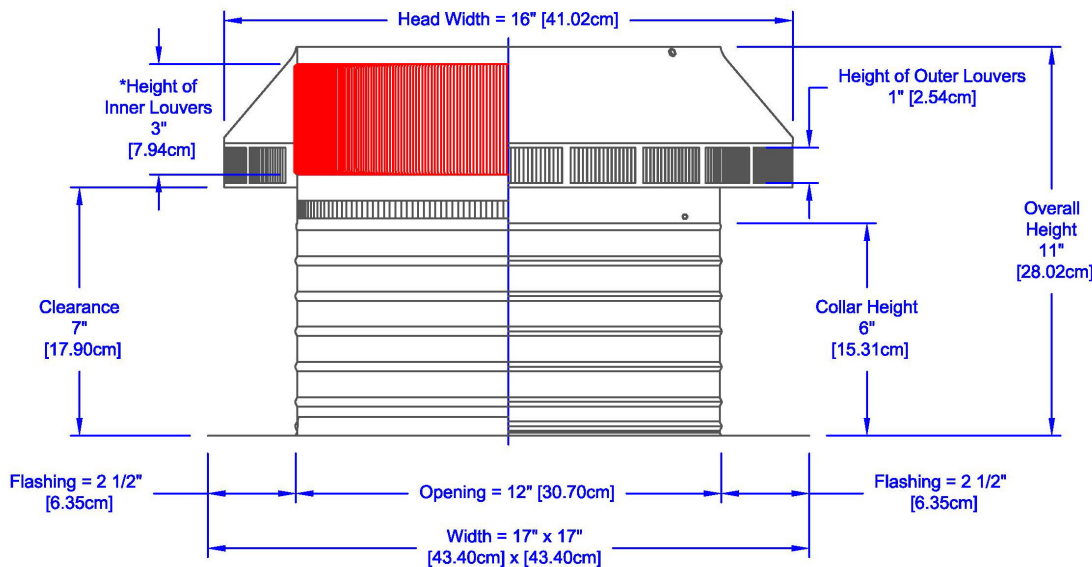

## Pop Vent - Roof Louver Air Intake

Model Number: PV-12-C6 | 12" Diameter 6" Tall Collar

- Roof Louver provides fresh air into the attic or plenum
- Vent head is removable allowing for easy installation on membrane roofs
- Inside louvers prevent wildlife as well as rain or snow from entering
- Constructed of durable rust-free aluminum
- UL Certified, Florida State, Texas Insurance & California Fire Code approved; Tested to withstand wind speeds in excess of 200 mph
- Powder Coating available

### Dimensions & Specifications 113 Sq. in. NFA

| Pitch Capacity           |            |
|--------------------------|------------|
| Min.                     | Max.       |
| 0/12                     | 12/12      |
| Net Free Vent Area       |            |
| (sq. inches)             | (sq. feet) |
| 113                      | 0.78       |
| Application per Sq. Foot |            |
| (1/150)                  | (1/300)    |
| 235                      | 470        |
| Weight                   |            |
| 4 lbs                    |            |