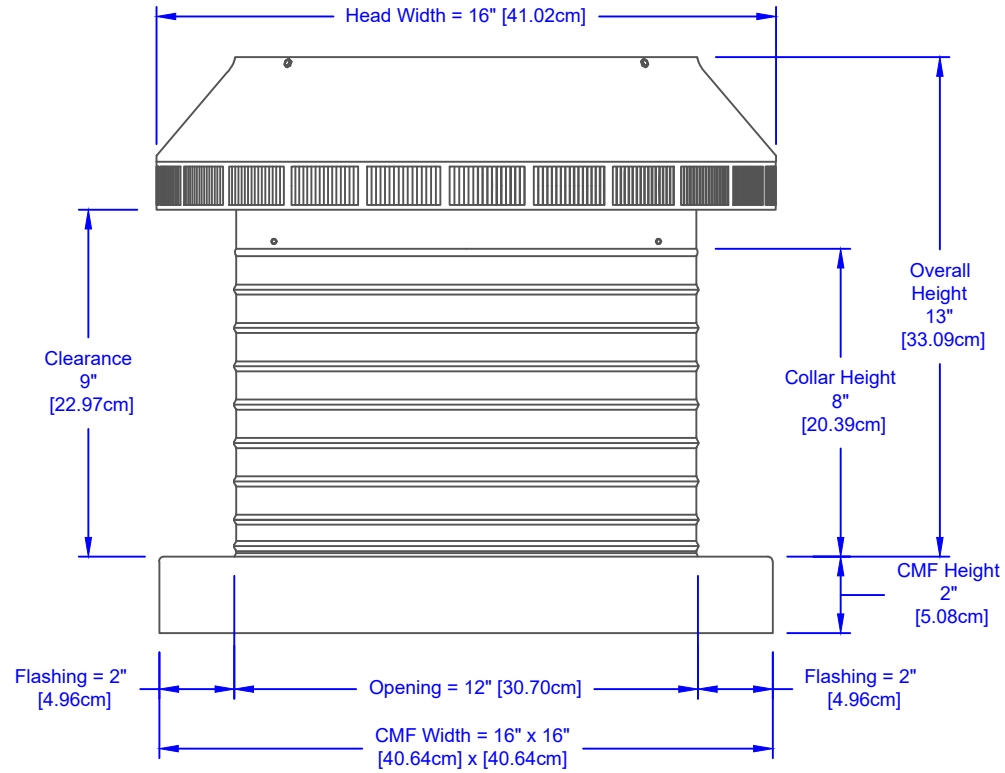

Active Ventilation Products, Inc.

Website: roofvents.com

Email: sales@roofvents.com

Specification Sheet

5/2/2022

Pop Vent with CMF Model: PV-12-C8-CMF Diameter: 12" Collar Height: 8"

All Aluminum Construction, Thickness = 0.025" [0.635 mm]

*Opening of Louvers = 1/8" [0.30 cm]