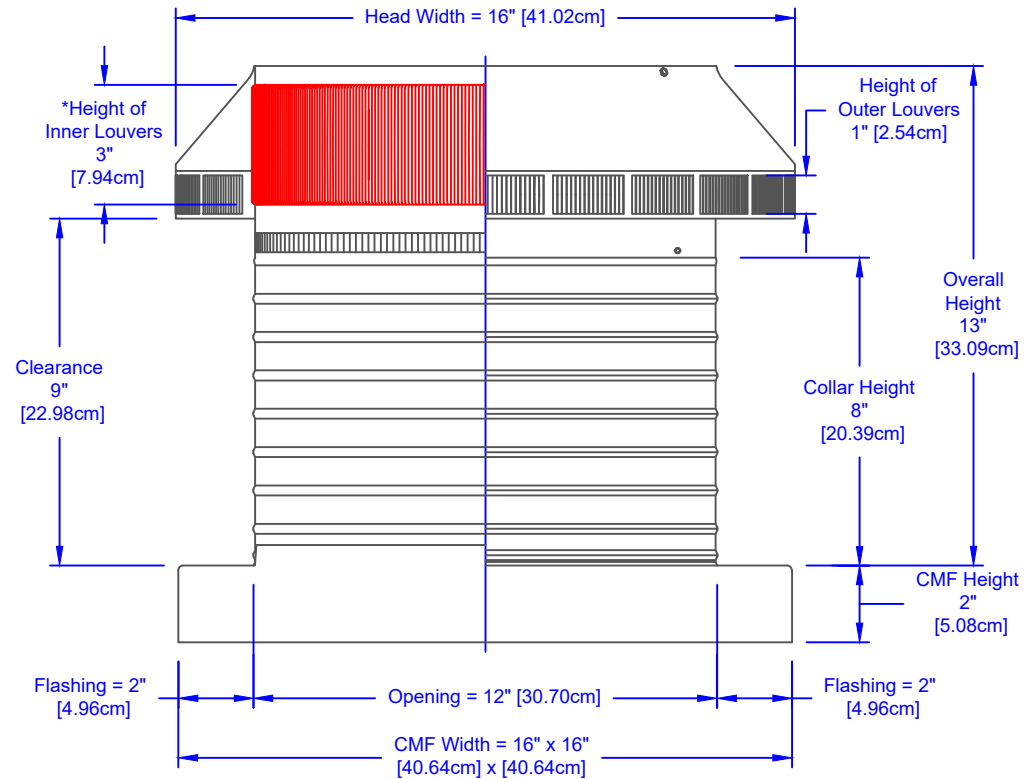

Active Ventilation Products, Inc.

Website: roofvents.com

Email: sales@roofvents.com

Specification Sheet

5/2/2022

Pop Vent with CMF Model: PV-12-C8-CMF Diameter: 12" Collar Height: 8"

All Aluminum Construction, Thickness = 0.025" [0.635 mm]

*Opening of Louvers = 1/8" [0.30 cm]