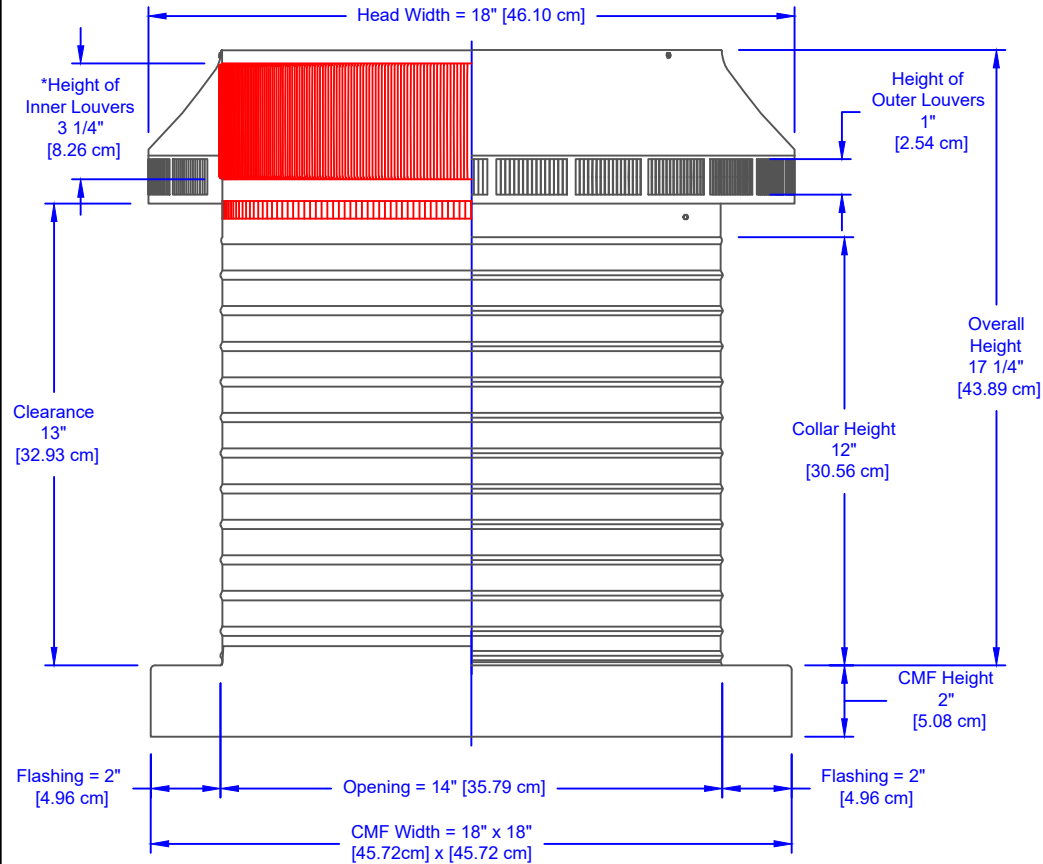

Active Ventilation Products, Inc.

Website: roofvents.com

Email: sales@roofvents.com

Specification Sheet

5/3/2022

Pop Vent with CMF Model: PV-14-C12-CMF Diameter: 14" Collar Height: 12"

All Aluminum Construction, Thickness = 0.025" [0.635 mm]

*Opening of Louvers = 1/8" [0.30 cm]