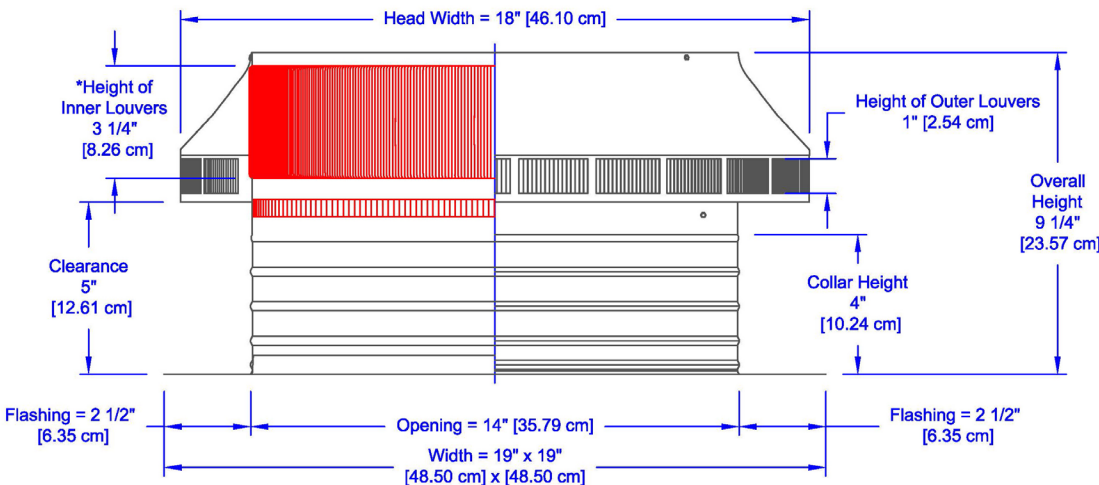

## Pop Vent - Roof Louver Air Intake

Model Number: PV-14-C4 | 14" Diameter 4" Tall Collar

- Roof Louver provides fresh air into the attic or plenum
- Vent head is removable allowing for easy installation on membrane roofs
- Inside louvers prevent wildlife as well as rain or snow from entering
- Constructed of durable rust-free aluminum
- UL Certified, Florida State, Texas Insurance & California Fire Code approved; Tested to withstand wind speeds in excess of 200 mph
- Powder Coating available

### Dimensions & Specifications 144 Sq. in. NFA

Pitch Capacity	
Min.	Max.
0/12	12/12
Net Free Vent Area	
(sq. inches)	(sq. feet)
144	1.00
Application per Sq. Foot	
(1/150)	(1/300)
300	600
Weight	
5.5 lbs	