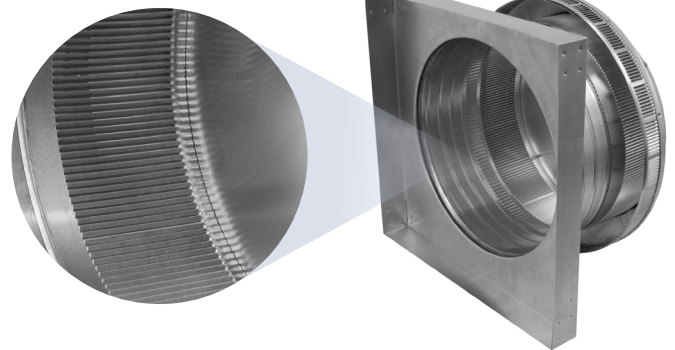

## Pop Vent with Curb Mount Flange

Model Number: PV-14-C4-CMF | 14" Diameter 4" Tall Collar

- Allows fresh air to enter the attic or plenum
- Louvers prevent rain, snow and wildlife from entering inside
- Can be used as a hatch to service the attic or plenum
- Can be modified with a tail pipe if duct venting is required
- Suitable for every climate zone on roof curbs
- Constructed of durable rust-free aluminum
- 5 Year Warranty

### Dimensions & Specifications 144 Sq. in. NFA

Net Free Vent Area	
(sq. inches)	(sq. feet)
<b>144</b>	<b>1</b>
Application per Sq. Foot	
<b>(1/150)</b>	<b>(1/300)</b>
<b>300</b>	<b>600</b>
Weight	
<b>8 lbs</b>	