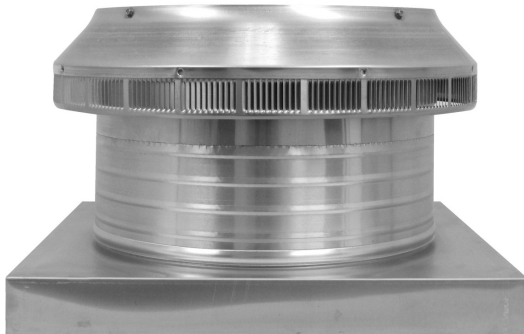

## Pop Vent with Curb Mount Flange

Model Number: PV-14-C4-CMF | 14" Diameter 4" Tall Collar

- Allows fresh air to enter the attic or plenum
- Louvers prevent rain, snow and wildlife from entering inside
- Can be used as a hatch to service the attic or plenum
- Can be modified with a tail pipe if duct venting is required
- Suitable for every climate zone on roof curbs
- Constructed of durable rust-free aluminum
- 5 Year Warranty

### Dimensions & Specifications 144 Sq. in. NFA

Net Free Vent Area	
(sq. inches)	(sq. feet)
<b>144</b>	<b>1</b>
Application per Sq. Foot	
<b>(1/150)</b>	<b>(1/300)</b>
<b>300</b>	<b>600</b>
Weight	
<b>8 lbs</b>	