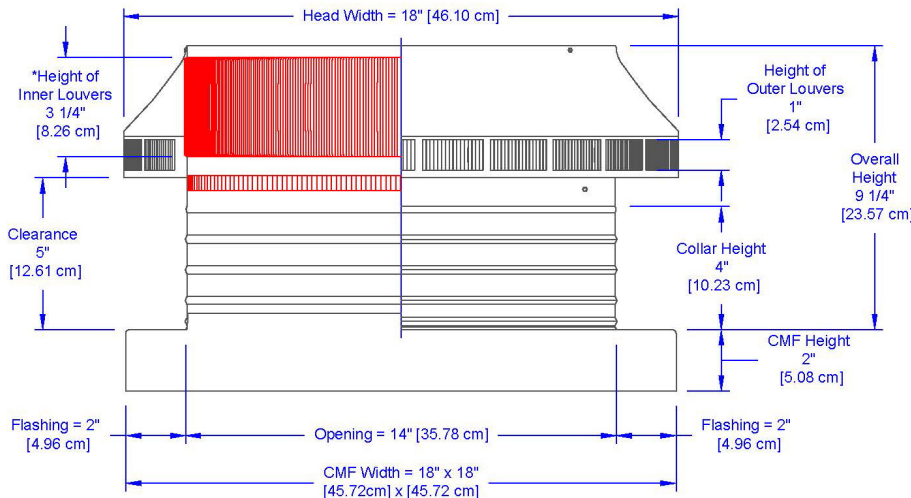

## Pop Vent with Curb Mount Flange

Model Number: PV-14-C4-CMF | 14" Diameter 4" Tall Collar

- Allows fresh air to enter the attic or plenum
- Louvers prevent rain, snow and wildlife from entering inside
- Can be used as a hatch to service the attic or plenum
- Can be modified with a tail pipe if duct venting is required
- Suitable for every climate zone on roof curbs
- Constructed of durable rust-free aluminum
- 5 Year Warranty

### Dimensions & Specifications 144 Sq. in. NFA

Net Free Vent Area	
(sq. inches)	(sq. feet)
<b>144</b>	<b>1</b>
Application per Sq. Foot	
<b>(1/150)</b>	<b>(1/300)</b>
<b>300</b>	<b>600</b>
Weight	
<b>8 lbs</b>	