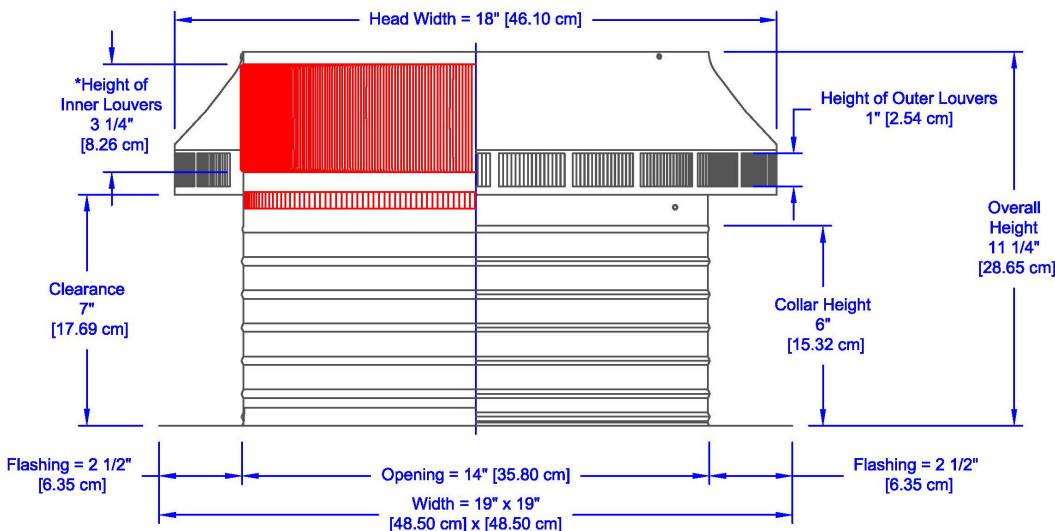

Pop Vent - Roof Louver Air Intake

Model Number: PV-14-C6 | 14" Diameter 6" Tall Collar

- Roof Louver provides fresh air into the attic or plenum
- Vent head is removable allowing for easy installation on membrane roofs
- Inside louvers prevent wildlife as well as rain or snow from entering
- Constructed of durable rust-free aluminum
- UL Certified, Florida State, Texas Insurance & California Fire Code approved; Tested to withstand wind speeds in excess of 200 mph

Dimensions & Specifications 144 Sq. in. NFA

| Pitch Capacity | |
|--------------------------|------------|
| Min. | Max. |
| 0/12 | 12/12 |
| Net Free Vent Area | |
| (sq. inches) | (sq. feet) |
| 144 | 1.00 |
| Application per Sq. Foot | |
| (1/150) | (1/300) |
| 300 | 600 |
| Weight | |
| 5.5 lbs | |