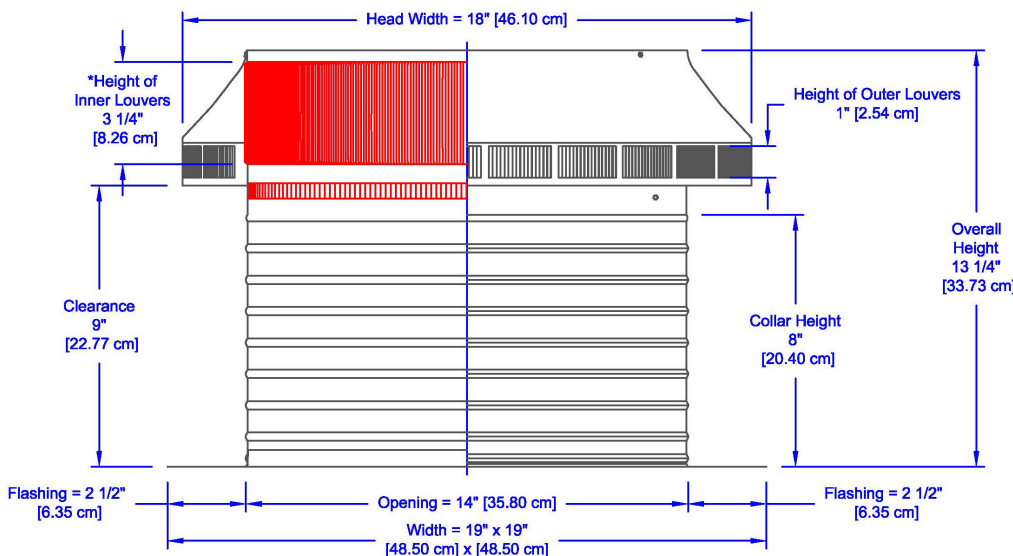

Pop Vent - Roof Louver Air Intake

Model Number: PV-14-C8 | 14" Diameter 8" Tall Collar

- Roof Louver provides fresh air into the attic or plenum
- Vent head is removable allowing for easy installation on membrane roofs
- Inside louvers prevent wildlife as well as rain or snow from entering
- Constructed of durable rust-free aluminum
- UL Certified, Florida State, Texas Insurance & California Fire Code approved; Tested to withstand wind speeds in excess of 200 mph
- Powder Coating available

Dimensions & Specifications 144 Sq. in. NFA

Pitch Capacity	
Min.	Max.
0/12	12/12
Net Free Vent Area	
(sq. inches)	(sq. feet)
144	1.00
Application per Sq. Foot	
(1/150)	(1/300)
300	600
Weight	
5.5 lbs	