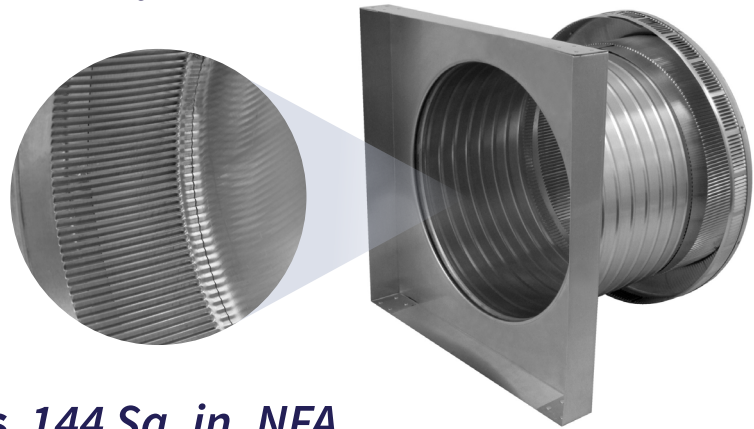

Pop Vent with Curb Mount Flange

Model Number: PV-14-C8-CMF | 14" Diameter 8" Tall Collar

- Allows fresh air to enter the attic or plenum
- Louvers prevent rain, snow and wildlife from entering inside
- Can be used as a hatch to service the attic or plenum
- Can be modified with a tail pipe if duct venting is required
- Suitable for every climate zone on roof curbs
- Constructed of durable rust-free aluminum
- 5 Year Warranty

Dimensions & Specifications 144 Sq. in. NFA

| Net Free Vent Area | |
|--------------------------|----------------|
| (sq. inches) | (sq. feet) |
| 144 | 1 |
| Application per Sq. Foot | |
| (1/150) | (1/300) |
| 300 | 600 |
| Weight | |
| 10 lbs | |