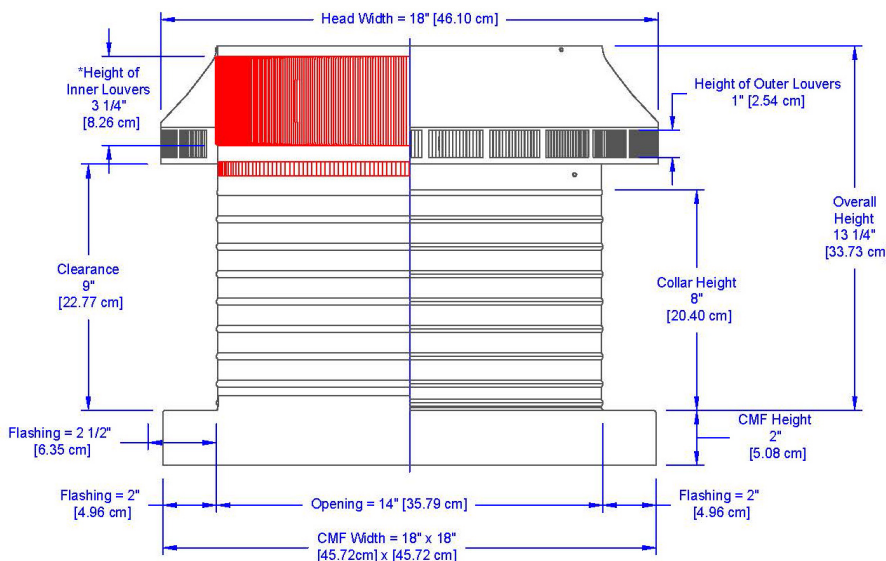

Pop Vent with Curb Mount Flange

Model Number: PV-14-C8-CMF | 14" Diameter 8" Tall Collar

- Allows fresh air to enter the attic or plenum
- Louvers prevent rain, snow and wildlife from entering inside
- Can be used as a hatch to service the attic or plenum
- Can be modified with a tail pipe if duct venting is required
- Suitable for every climate zone on roof curbs
- Constructed of durable rust-free aluminum
- 5 Year Warranty

Dimensions & Specifications 144 Sq. in. NFA

| Net Free Vent Area | |
|--------------------------|----------------|
| (sq. inches) | (sq. feet) |
| 144 | 1 |
| Application per Sq. Foot | |
| (1/150) | (1/300) |
| 300 | 600 |
| Weight | |
| 10 lbs | |