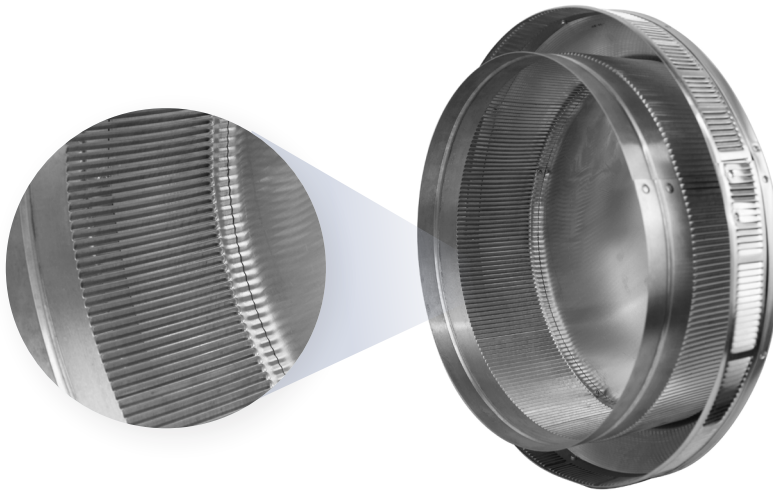

Pop Vent Retrofit Roof Louver

Model Number: PV-14-RF | 14" Diameter

- Pop Vent Roof Louver provides peak ventilation by removing hot air in the summer and moisture in the winter from the attic
- Roof Vent will fit over an existing base of the same diameter
- Inner louvers prevent wildlife, rain and snow from entering the roof
- Allows for quick and easy installation
- Constructed of durable rust-free aluminum
- Colors are available to match the roof or existing base

*Base not included

Dimensions & Specifications 144 Sq. in. NFA

Net Free Vent Area	
(sq. inches)	(sq. feet)
144	1.00
Application per Sq. Foot	
(1/150)	(1/300)
300	600
Weight	
5.5 lbs	