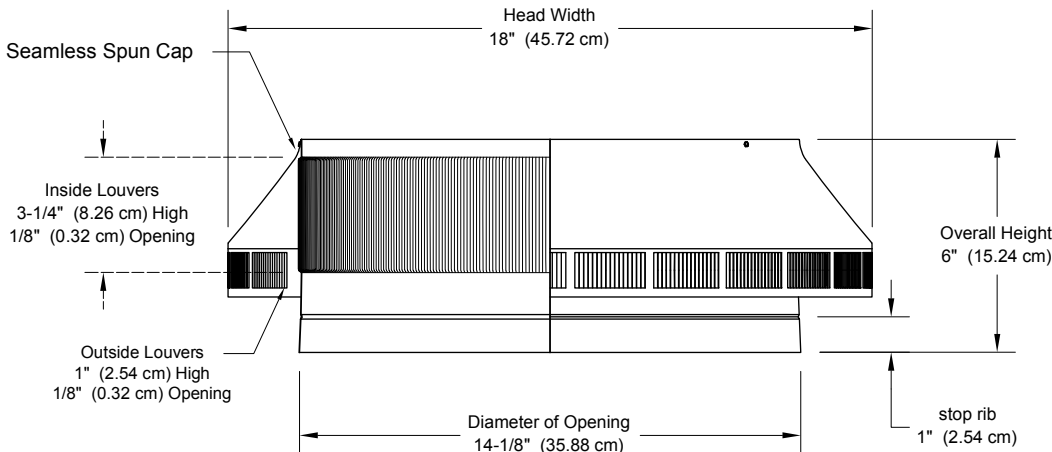

Pop Vent Retrofit Roof Louver

Model Number: PV-14-RF | 14" Diameter

- Pop Vent Roof Louver provides peak ventilation by removing hot air in the summer and moisture in the winter from the attic
- Roof Vent will fit over an existing base of the same diameter
- Inner louvers prevent wildlife, rain and snow from entering the roof
- Allows for quick and easy installation
- Constructed of durable rust-free aluminum
- Colors are available to match the roof or existing base

*Base not included

Dimensions & Specifications 144 Sq. in. NFA

Net Free Vent Area	
(sq. inches)	(sq. feet)
144	1.00
Application per Sq. Foot	
(1/150)	(1/300)
300	600
Weight	
5.5 lbs	