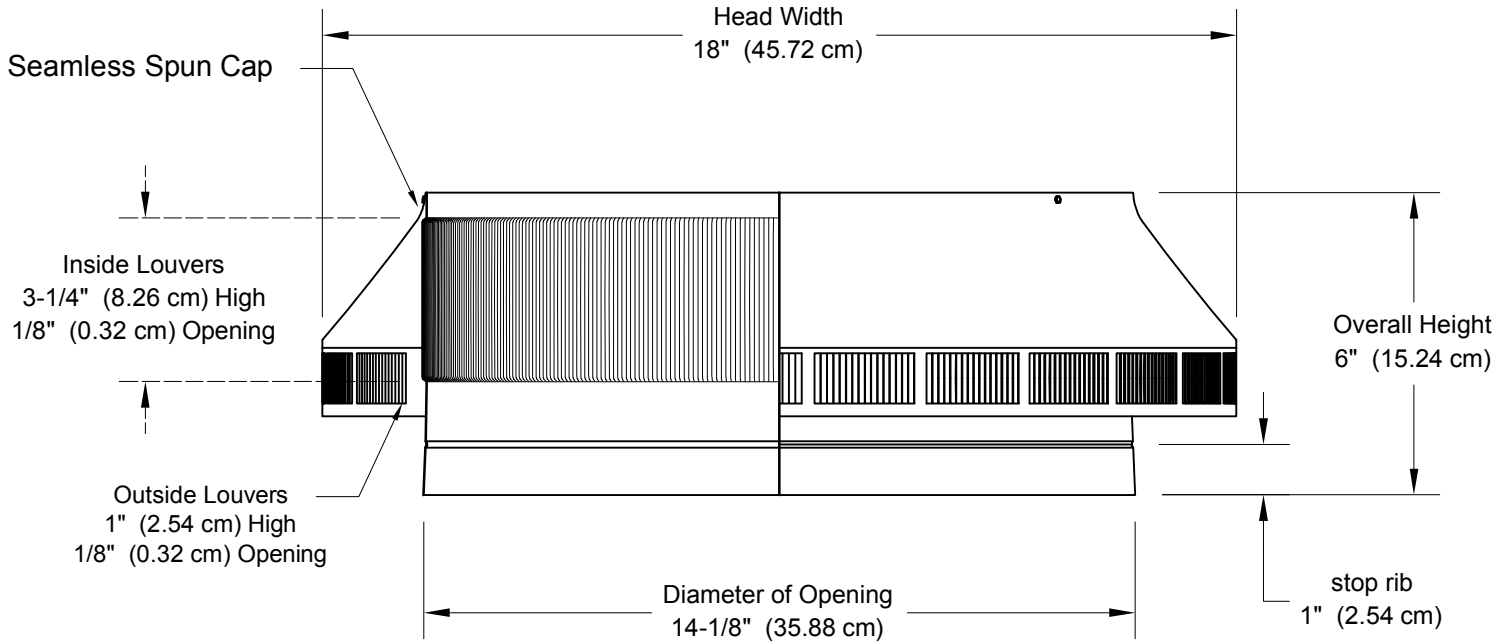

Pop Vent Retro fit: Model PV-14-RF

14" Diameter Retro-Fit

Net Free Area	
square inches (cm)	square feet (meters)
144 (365)	1.00 (0.30)

Weight lbs (kg)
1.8 (0.82)

Active Ventilation Products, Inc.

311 First Street, Newburgh, NY 12550-4857