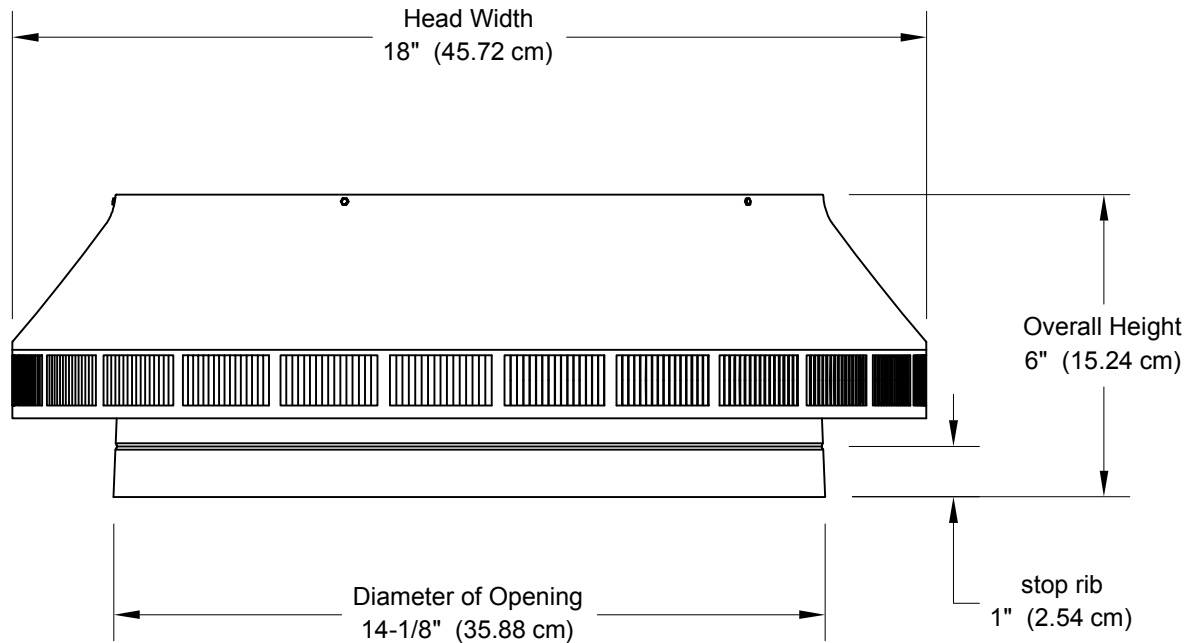

Pop Vent Retro fit: Model PV-14-RF

14" Diameter Retro-Fit

Net Free Area	
square inches (cm)	square feet (meters)
144 (365)	1.00 (0.30)

Weight lbs (kg)
1.8 (0.82)

Active Ventilation Products, Inc.

311 First Street, Newburgh, NY 12550-4857