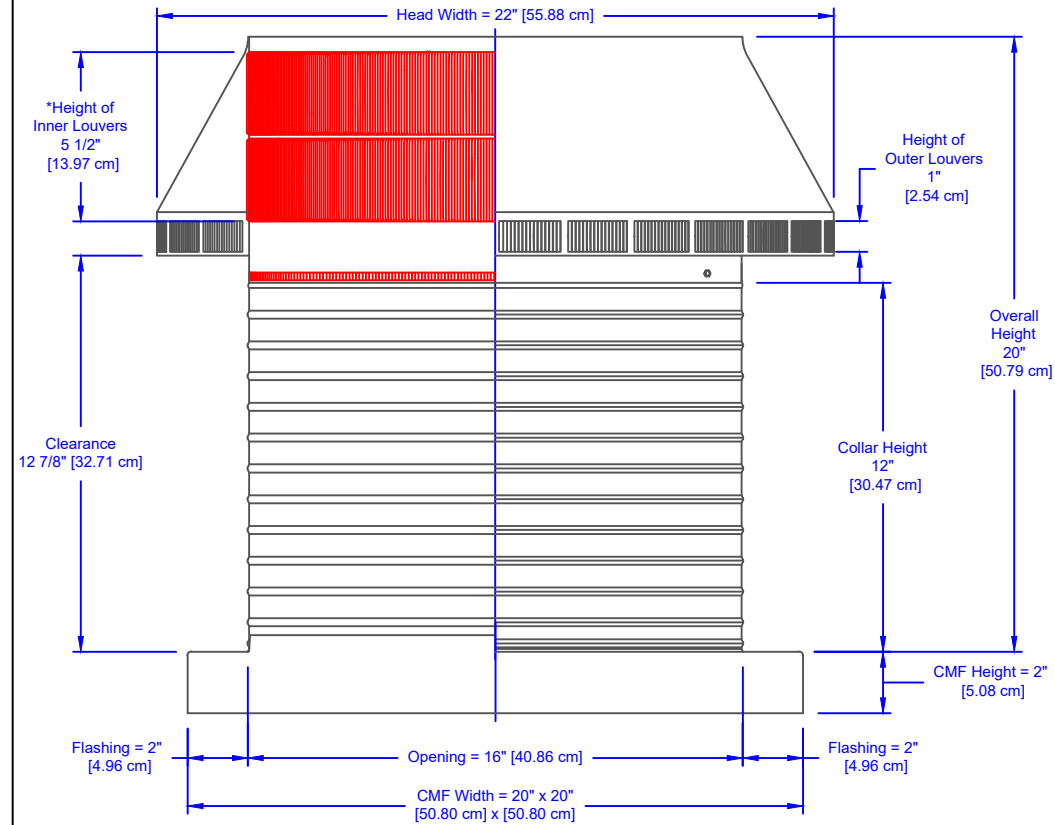

Active Ventilation Products, Inc.

Website: roofvents.com

Email: sales@roofvents.com

Specification Sheet

5/3/2022

Pop Vent with CMF Model: PV-16-C12-CMF Diameter: 16" Collar Height: 12"

All Aluminum Construction, Thickness = 0.040" [1.016 mm]

*Opening of Louvers = 1/8" [0.30 cm]