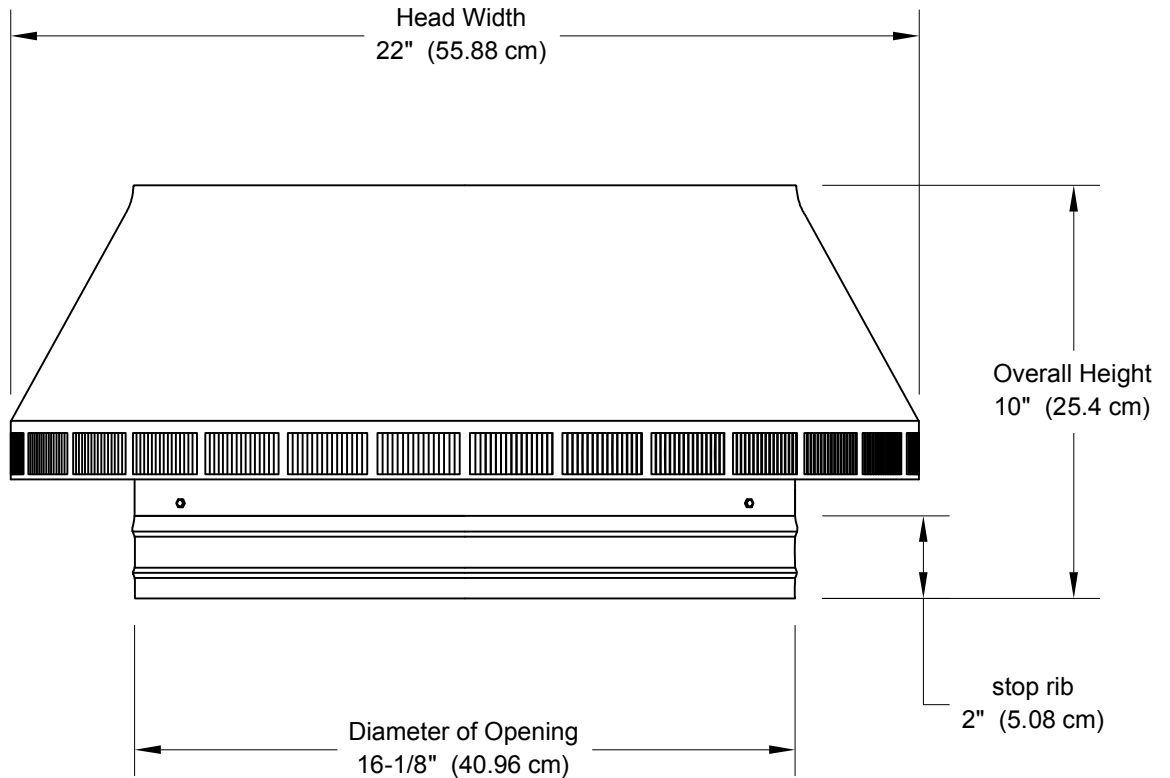

Pop Vent Retro fit: Model PV-16-RF

16" Diameter Retro-Fit

Net Free Area	
square inches (cm)	square feet (meters)
200 (508)	1.39 (0.42)

Weight lbs (kg)
5.6 (2.54)

Active Ventilation Products, Inc.

311 First Street, Newburgh, NY 12550-4857