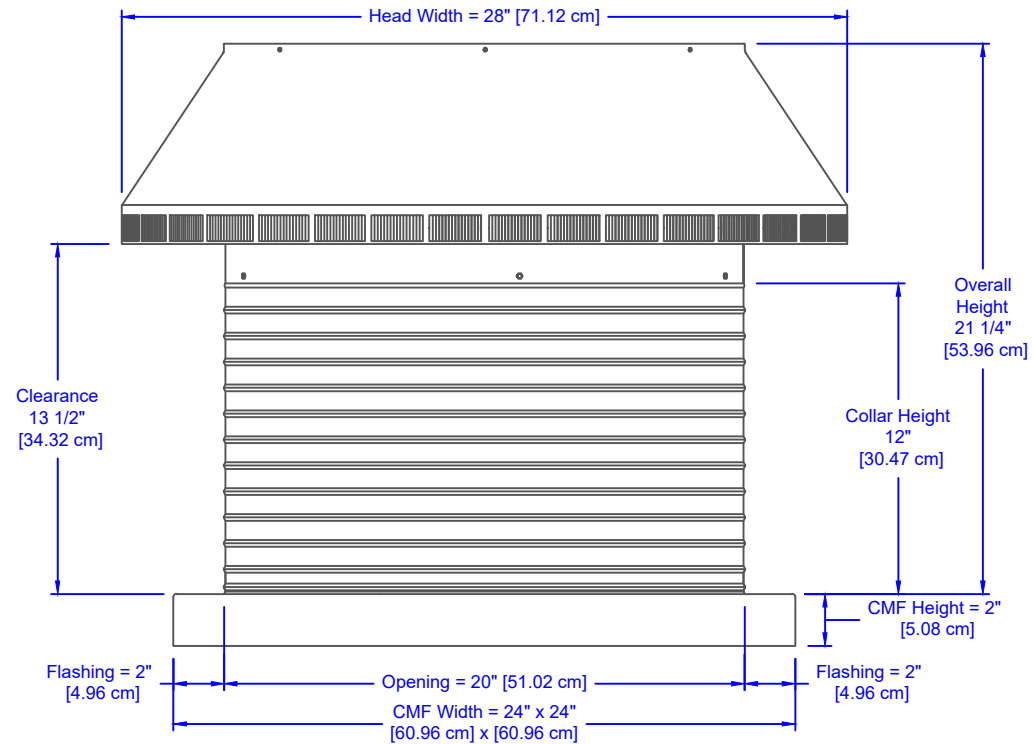

# Specification Sheet

5/4/2022

Pop Vent with CMF Model: PV-20-C12-CMF Diameter: 20" Collar Height: 12"

All Aluminum Construction, Thickness = 0.040" [1.016 mm]

\*Opening of Louvers = 1/8" [0.30 cm]