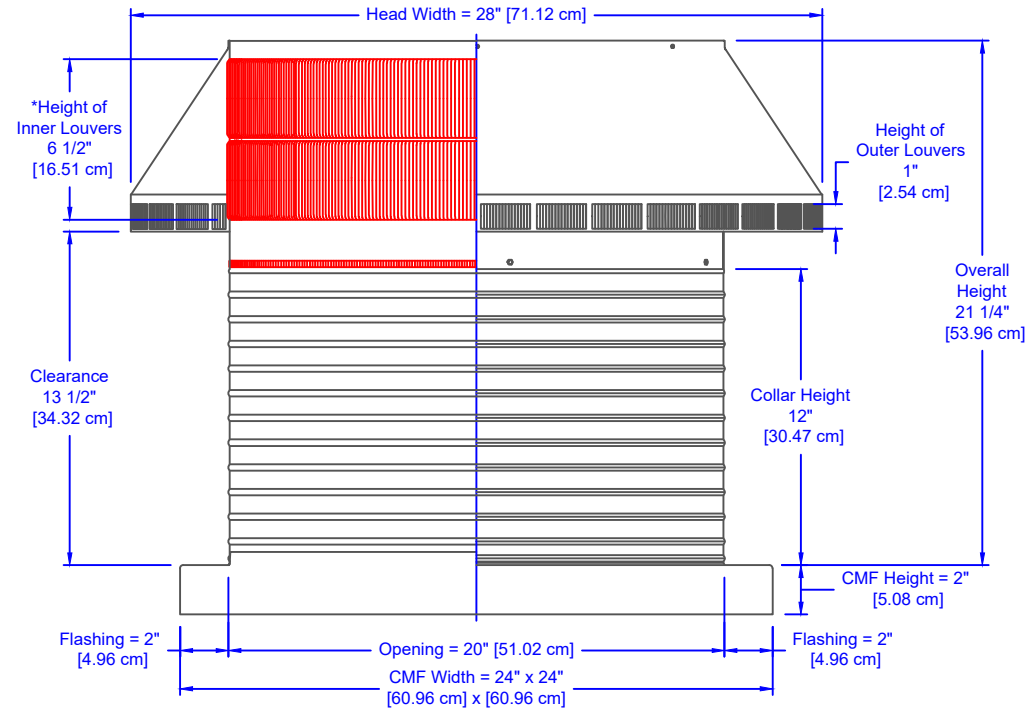

# Specification Sheet

5/4/2022

Pop Vent with CMF Model: PV-20-C12-CMF Diameter: 20" Collar Height: 12"

All Aluminum Construction, Thickness = 0.040" [1.016 mm]

\*Opening of Louvers = 1/8" [0.30 cm]