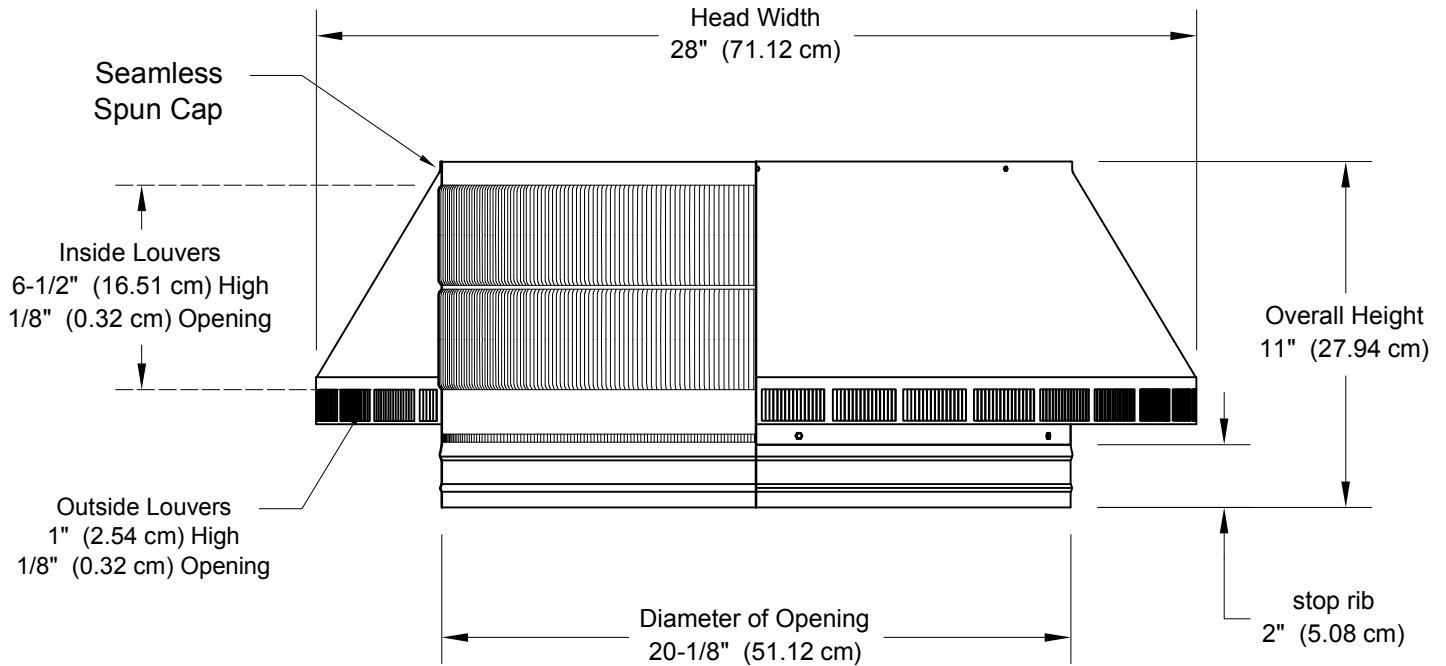

## 20" Diameter Retro-Fit

Net Free Area	
square inches (cm)	square feet (meters)
314 (797)	2.18 (0.66)

Weight lbs (kg)
7.2 (3.27)