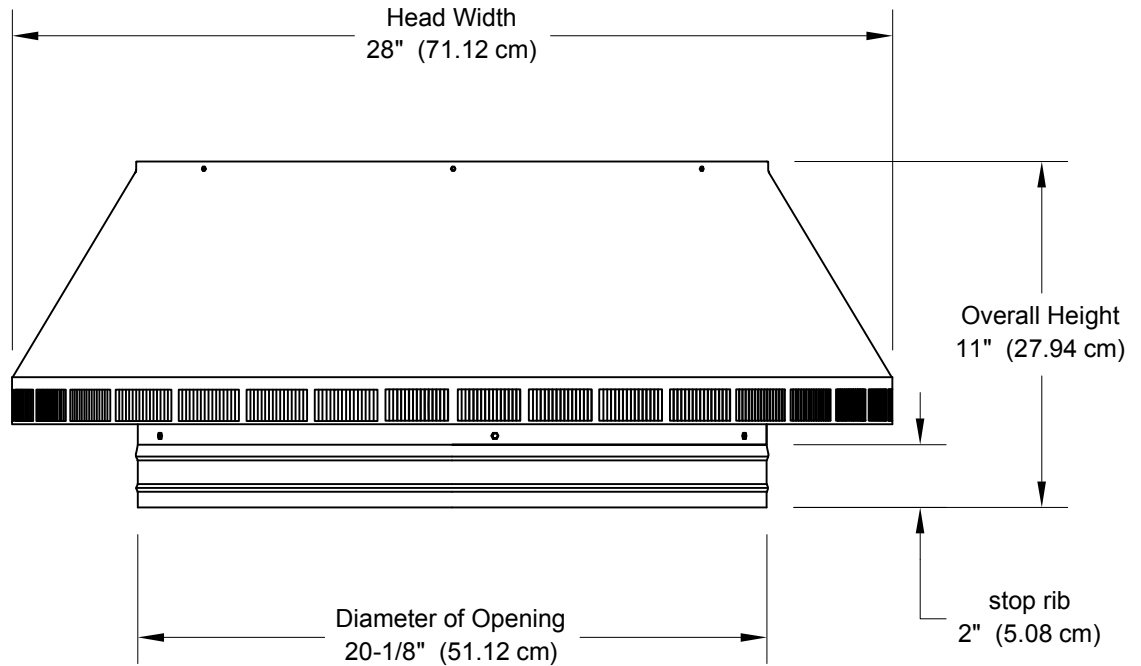

Pop Vent Retro fit: Model PV-20-RF

20" Diameter Retro-Fit

Net Free Area	
square inches (cm)	square feet (meters)
314 (797)	2.18 (0.66)

Weight lbs (kg)
7.2 (3.27)

Active Ventilation Products, Inc.

311 First Street, Newburgh, NY 12550-4857