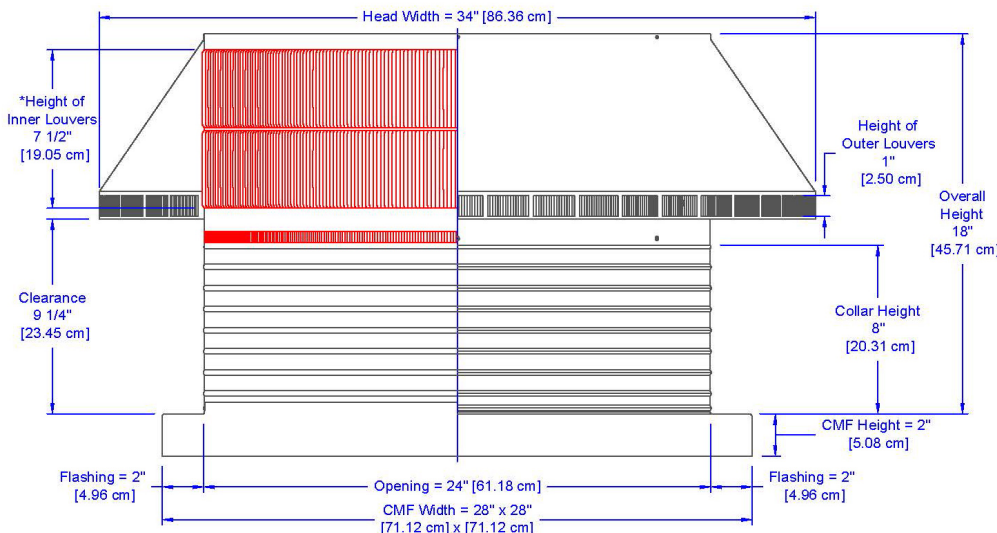

## Pop Vent with Curb Mount Flange

Model Number: PV-24-C8-CMF | 24" Diameter 8" Tall Collar

- Allows fresh air to enter the attic or plenum
- Louvers prevent rain, snow and wildlife from entering inside
- Can be used as a hatch to service the attic or plenum
- Can be modified with a tail pipe if duct venting is required
- Suitable for every climate zone on roof curbs
- Constructed of durable rust-free aluminum
- 5 Year Warranty

### Dimensions & Specifications 452 Sq. in. NFA

Net Free Vent Area	
(sq. inches)	(sq. feet)
<b>452</b>	<b>3.14</b>
Application per Sq. Foot	
<b>(1/150)</b>	<b>(1/300)</b>
<b>941</b>	<b>1,883</b>
Weight	
<b>25 lbs</b>	