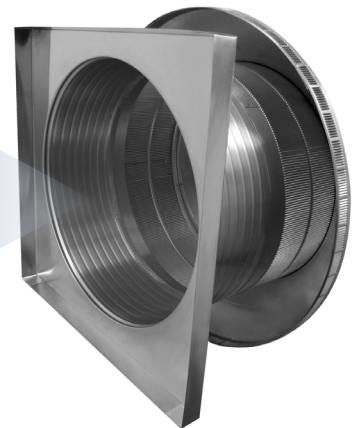

## Pop Vent with Curb Mount Flange

Model Number: PV-24-C8-CMF | 24" Diameter 8" Tall Collar

- Allows fresh air to enter the attic or plenum
- Louvers prevent rain, snow and wildlife from entering inside
- Can be used as a hatch to service the attic or plenum
- Can be modified with a tail pipe if duct venting is required
- Suitable for every climate zone on roof curbs
- Constructed of durable rust-free aluminum
- 5 Year Warranty