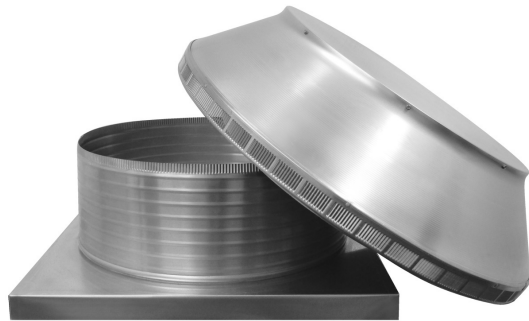

## Pop Vent with Curb Mount Flange

Model Number: PV-24-C8-CMF | 24" Diameter 8" Tall Collar

- Allows fresh air to enter the attic or plenum
- Louvers prevent rain, snow and wildlife from entering inside
- Can be used as a hatch to service the attic or plenum
- Can be modified with a tail pipe if duct venting is required
- Suitable for every climate zone on roof curbs
- Constructed of durable rust-free aluminum
- 5 Year Warranty

### Dimensions & Specifications 452 Sq. in. NFA

Net Free Vent Area	
(sq. inches)	(sq. feet)
<b>452</b>	<b>3.14</b>
Application per Sq. Foot	
<b>(1/150)</b>	<b>(1/300)</b>
<b>941</b>	<b>1,883</b>
Weight	
<b>25 lbs</b>	