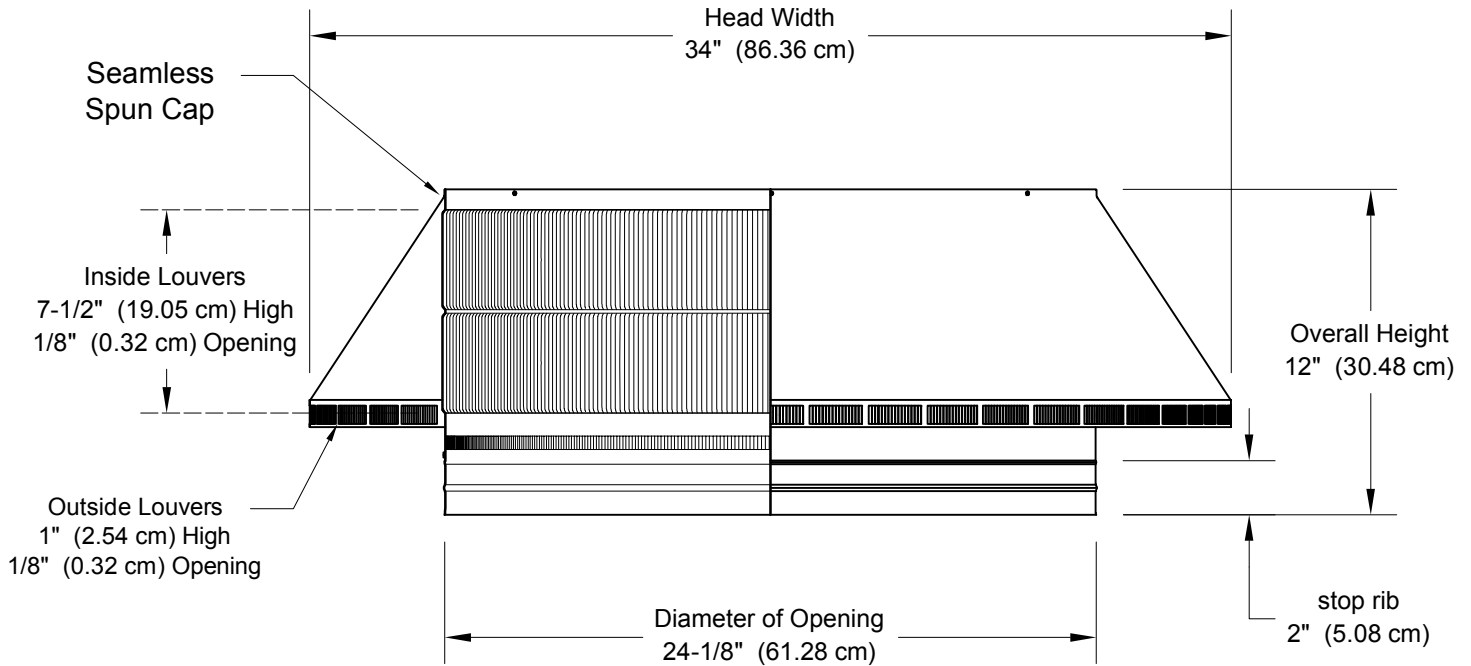

Pop Vent Retro fit: Model PV-24-RF

24" Diameter Retro-Fit

Net Free Area	
square inches (cm)	square feet (meters)
452 (1148)	3.14 (0.96)

Weight lbs (kg)
10.4 (4.72)

Active Ventilation Products, Inc.

311 First Street, Newburgh, NY 12550-4857