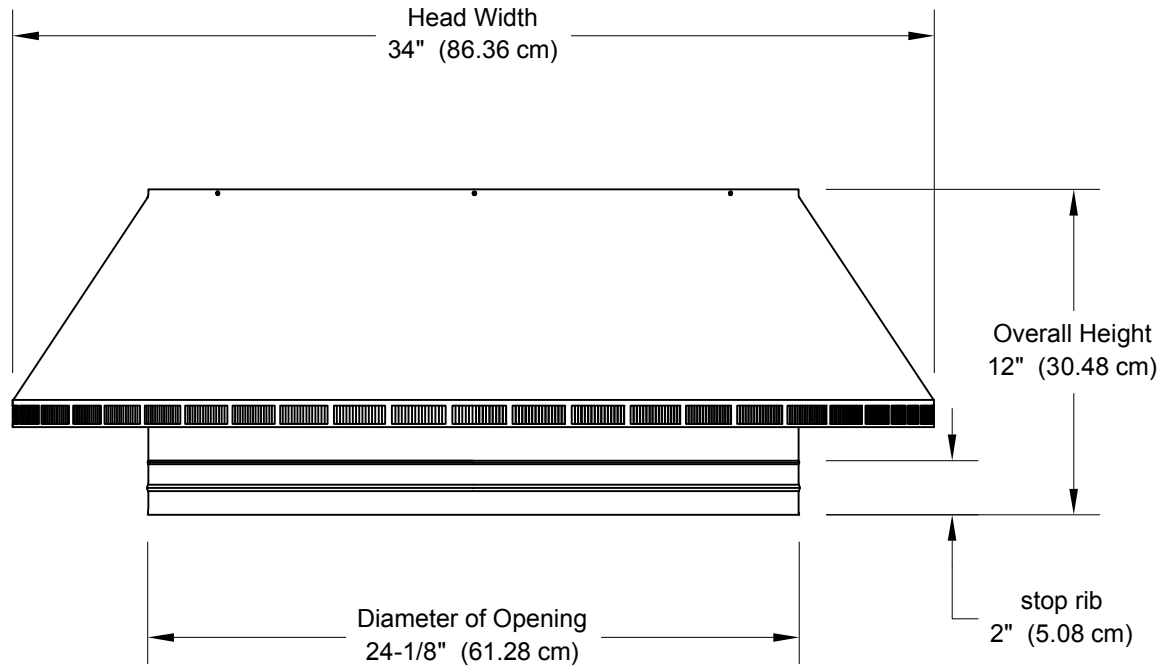

## 24" Diameter Retro-Fit

Net Free Area	
square inches (cm)	square feet (meters)
452 (1148)	3.14 (0.96)

Weight lbs (kg)
10.4 (4.72)