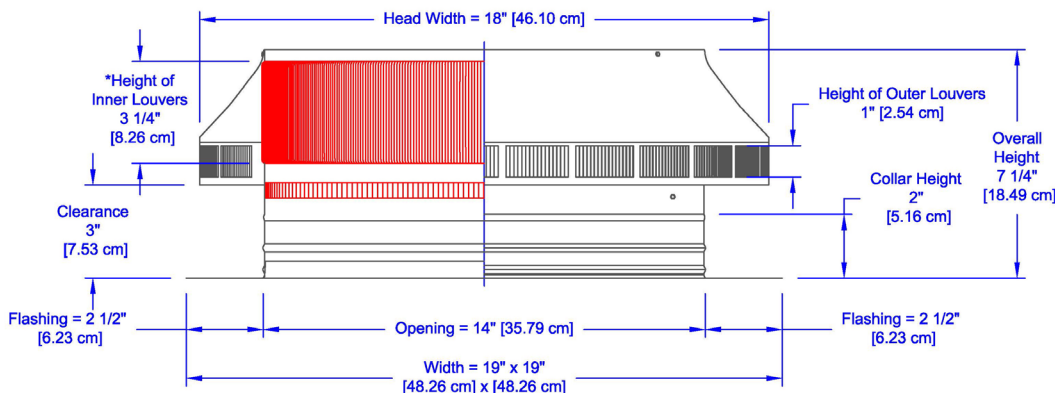

Pop Vent Roof Louver Exhaust Model: PV-14-C2 | 14" Diameter with 2" Tall Collar

- Removes summer heat & winter moisture from the attic
- Stops rain, snow & unwanted pests
- Strong, corrosion-resistant aluminum
- Tested to withstand wind pressures exceeding 200 mph
- Available in powder coat colors
- UL Listed (20171107-R38772), Florida & Texas Approved (FL4763-R4)

Dimensions & Specifications 144 Sq. in. NFA

| Pitch Capacity | |
|--------------------------|---------------|
| Min.: 3/12 | Max.: 12/12 |
| Net Free Vent Area | |
| 144 sq. inches | 1.00 sq. feet |
| Application per Sq. Foot | |
| 300 (1/150) | 600 (1/300) |
| Weight = 7 lbs | |

* Louvers have 1/8" opening