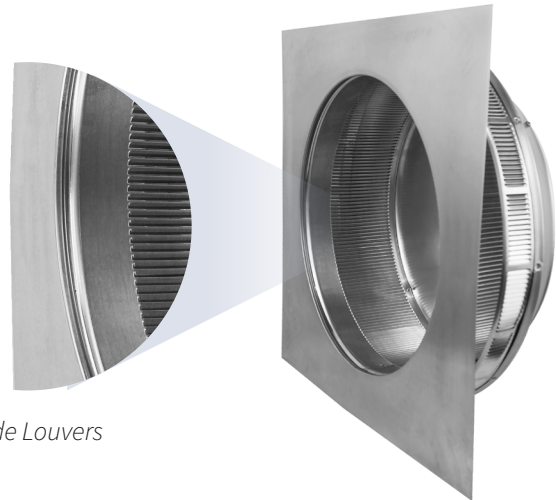

Pop Vent Roof Louver Exhaust Model: PV-14-C2 | 14" Diameter with 2" Tall Collar

- Removes summer heat & winter moisture from the attic
- Stops rain, snow & unwanted pests
- Strong, corrosion-resistant aluminum
- Tested to withstand wind pressures exceeding 200 mph
- Available in powder coat colors
- UL Listed (20171107-R38772), Florida & Texas Approved (FL4763-R4)

Dimensions & Specifications 144 Sq. in. NFA

| Pitch Capacity | |
|--------------------------|---------------|
| Min.: 3/12 | Max.: 12/12 |
| Net Free Vent Area | |
| 144 sq. inches | 1.00 sq. feet |
| Application per Sq. Foot | |
| 300 (1/150) | 600 (1/300) |
| Weight = 7 lbs | |

* Louvers have 1/8" opening