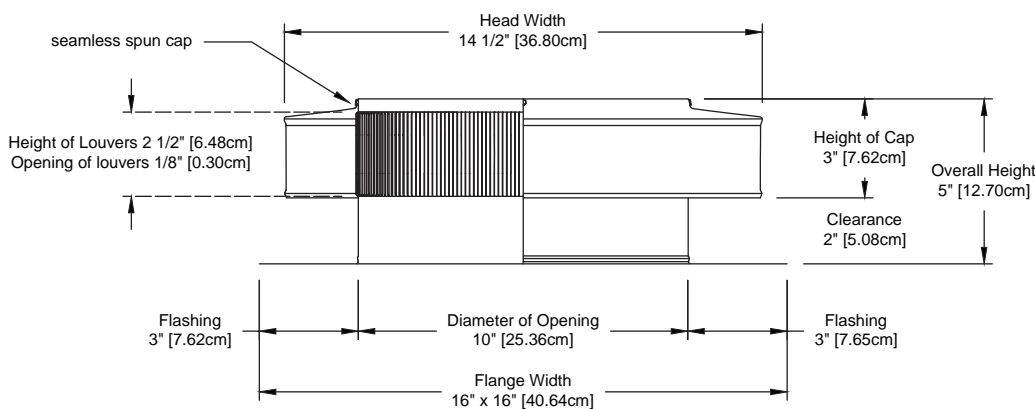

Round Back Roof Jack with Tailpipe

Model Number: RBV-10-C2-TP
10" Diameter | 2" Tall Collar

- Designed to exhaust bathroom fans and range hoods
- Dade County Approved
- Comes with a 2 inch long tail pipe adapter
- Inner louvers stop insects and wildlife from entering
- Constructed of durable, rust-free aluminum
- Available in over 5 powder coat colors

Dimensions & Specifications

Louver design prevents insects and wildlife from entering

Pitch Capacity

Min.: **3/12** Max.: **12/12**

Exhaust airflow

at .25 SP = **318 cfm**

Weight = 1.7 lbs