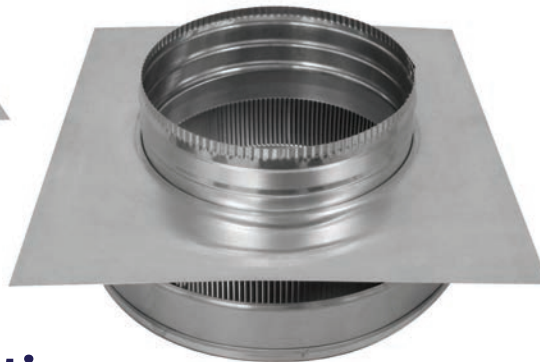

Round Back Roof Jack with Tailpipe

Model Number: RBV-10-C2-TP
10" Diameter | 2" Tall Collar

- Designed to exhaust bathroom fans and range hoods
- Dade County Approved
- Comes with a 2 inch long tail pipe adapter
- Inner louvers stop insects and wildlife from entering
- Constructed of durable, rust-free aluminum
- Available in over 5 powder coat colors

Dimensions & Specifications

Louver design prevents insects and wildlife from entering

Pitch Capacity

Min.: **3/12** Max.: **12/12**

Exhaust airflow

at .25 SP = **318 cfm**

Weight = 1.7 lbs