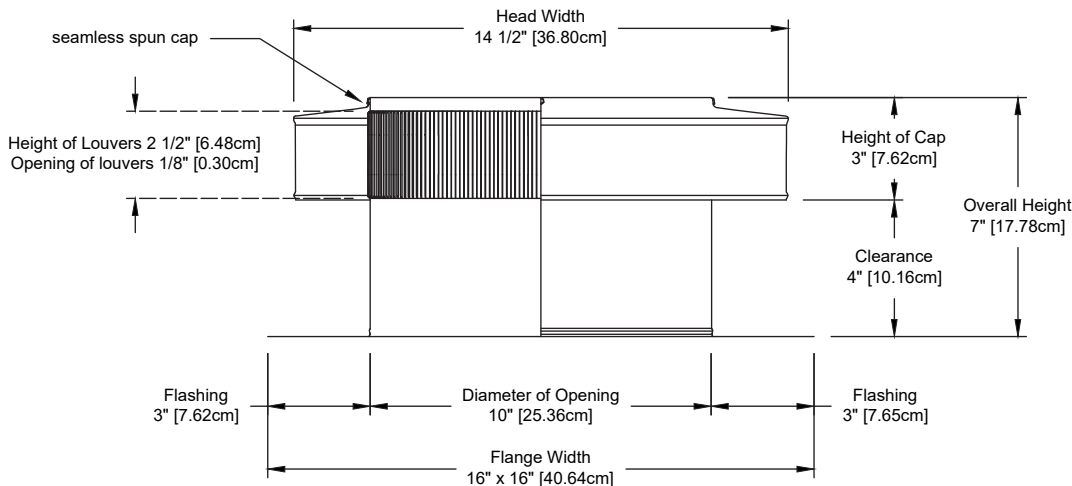

## Round Back Roof Jack Vent Cap

Model Number: *RBV-10-C4-TP* | 10" Diameter 4" Tall Collar

- Great for exhausting out bathroom fans and range hoods
- Comes with a 2 inch tail pipe adapter to connect to duct work
- Prevents rain, snow and wildlife from entering
- Air flows freely through the inner louvers
- Constructed of durable rust-free aluminum
- Powder coating available in over 40 colors
- 5 Year Warranty

### Dimensions & Specifications

Pitch Capacity	
Min.	Max.
<b>3/12</b>	<b>12/12</b>
Net Free Vent Area	
(sq. inches)	(sq. feet)
<b>78</b>	<b>0.54</b>
Application per Sq. Foot	
(1/150)	(1/300)
<b>162</b>	<b>325</b>