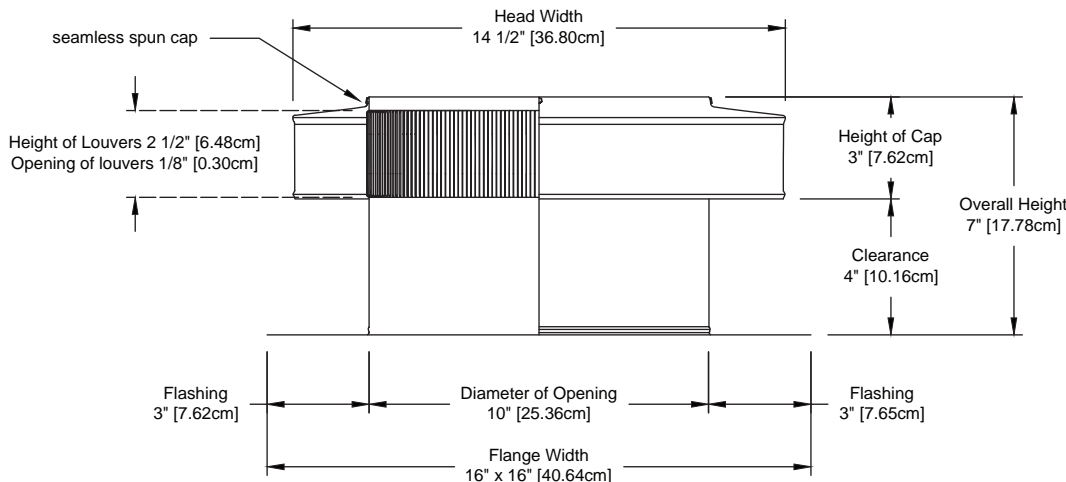

## Round Back Roof Jack with Tailpipe

**Model Number: RBV-10-C4-TP**  
**10" Diameter | 4" Tall Collar**

- Designed to exhaust bathroom fans and range hoods
- Dade County Approved
- Comes with a 2 inch long tail pipe adapter
- Inner louvers stop insects and wildlife from entering
- Constructed of durable, rust-free aluminum
- Available in over 5 powder coat colors

### Dimensions & Specifications

*Louver design prevents insects and wildlife from entering*

#### Pitch Capacity

Min.: 3/12

Max.: 12/12

#### Exhaust airflow

at .25 SP = **318** cfm

Weight = **1.5** lbs