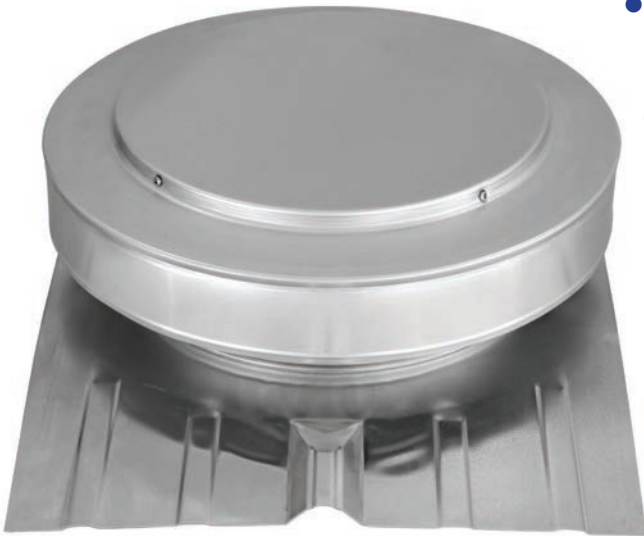

Round Back Vent for Metal Roofs

Model Number: RBV-12-C2-SM-Rib

- Efficient year-round attic ventilation exhausts hot air in the summer and reduces moisture in the winter
- Designed to integrate seamlessly with R-Panel designs such as: **Tuff Rib, SM-Rib, Panel-Loc Plus, AG-Rib and Master Rib**
- Internal louvers block rain, snow, and wildlife intrusion
- Compatible with roof pitches of 2/12 or greater
- Available in five durable powder-coated colors

Available in Standard Colors:

| Pitch Capacity | |
|-------------------------|---------------------|
| 3/12 | 12/12 |
| Net Free Vent Area | |
| 113 sq. in. | 0.78 sq. ft. |
| Application per Sq. Ft. | |
| 235 1/150 | 470 1/300 |
| Weight = 2.5 lbs | |