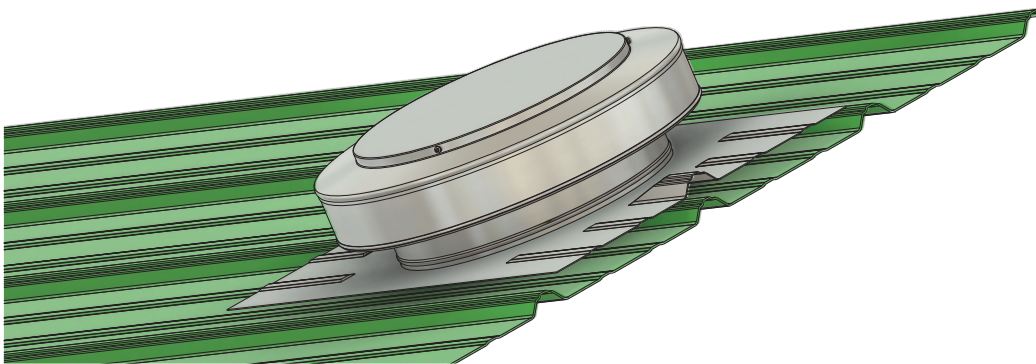

Round Back Vent for Metal Roofs

Model Number: RBV-12-C2-SM-Rib

- Efficient year-round attic ventilation exhausts hot air in the summer and reduces moisture in the winter
- Designed to integrate seamlessly with R-Panel designs such as: **Tuff Rib, SM-Rib, Panel-Loc Plus, AG-Rib and Master Rib**
- Internal louvers block rain, snow, and wildlife intrusion
- Compatible with roof pitches of 2/12 or greater
- Available in five durable powder-coated colors

Available in Standard Colors:

| Pitch Capacity | |
|-------------------------|---------------------|
| 3/12 | 12/12 |
| Net Free Vent Area | |
| 113 sq. in. | 0.78 sq. ft. |
| Application per Sq. Ft. | |
| 235 1/150 | 470 1/300 |
| Weight = 2.5 lbs | |