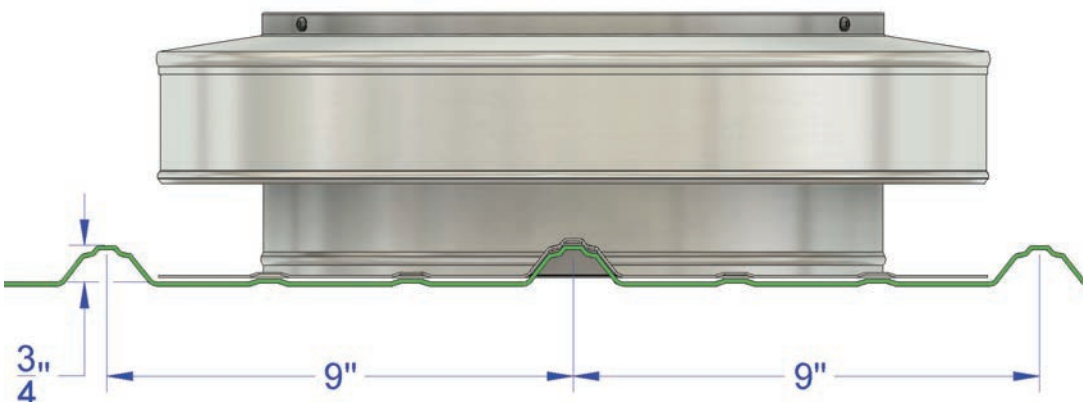

Round Back Vent for Metal Roofs

Model Number: RBV-12-C2-SM-Rib

- Efficient year-round attic ventilation exhausts hot air in the summer and reduces moisture in the winter
- Designed to integrate seamlessly with R-Panel designs such as: **Tuff Rib, SM-Rib, Panel-Loc Plus, AG-Rib and Master Rib**
- Internal louvers block rain, snow, and wildlife intrusion
- Compatible with roof pitches of 2/12 or greater
- Available in five durable powder-coated colors

Available in Standard Colors:

| Pitch Capacity | |
|-------------------------|---------------------|
| 3/12 | 12/12 |
| Net Free Vent Area | |
| 113 sq. in. | 0.78 sq. ft. |
| Application per Sq. Ft. | |
| 235 1/150 | 470 1/300 |
| Weight = 2.5 lbs | |