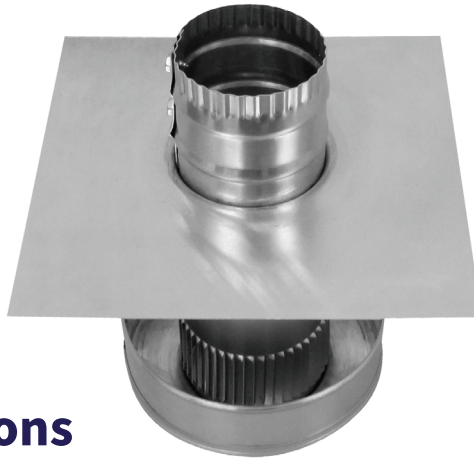

Round Back Roof Jack with Tailpipe

Model Number: RBV-3-C2-TP
3" Diameter | 2" Tall Collar

- Designed to exhaust bathroom fans and range hoods
- Dade County Approved
- Comes with a 2 inch long tail pipe adapter
- Inner louvers stop insects and wildlife from entering
- Constructed of durable, rust-free aluminum
- Available in over 5 powder coat colors

Dimensions & Specifications

Louver design prevents insects and wildlife from entering

Pitch Capacity

Min.: **3/12** Max.: **12/12**

Exhaust airflow

at .25 SP = **112 cfm**

Weight = 0.4 lbs