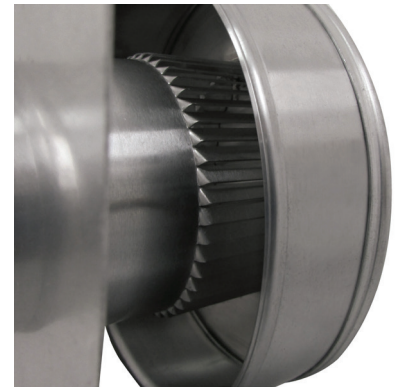

Round Back Roof Jack with Tailpipe

Model Number: RBV-3-C2-TP
3" Diameter | 2" Tall Collar

- Designed to exhaust bathroom fans and range hoods
- Dade County Approved
- Comes with a 2 inch long tail pipe adapter
- Inner louvers stop insects and wildlife from entering
- Constructed of durable, rust-free aluminum
- Available in over 5 powder coat colors

Dimensions & Specifications

Louver design prevents insects and wildlife from entering

Pitch Capacity

Min.: **3/12** Max.: **12/12**

Exhaust airflow

at .25 SP = **112 cfm**

Weight = 0.4 lbs