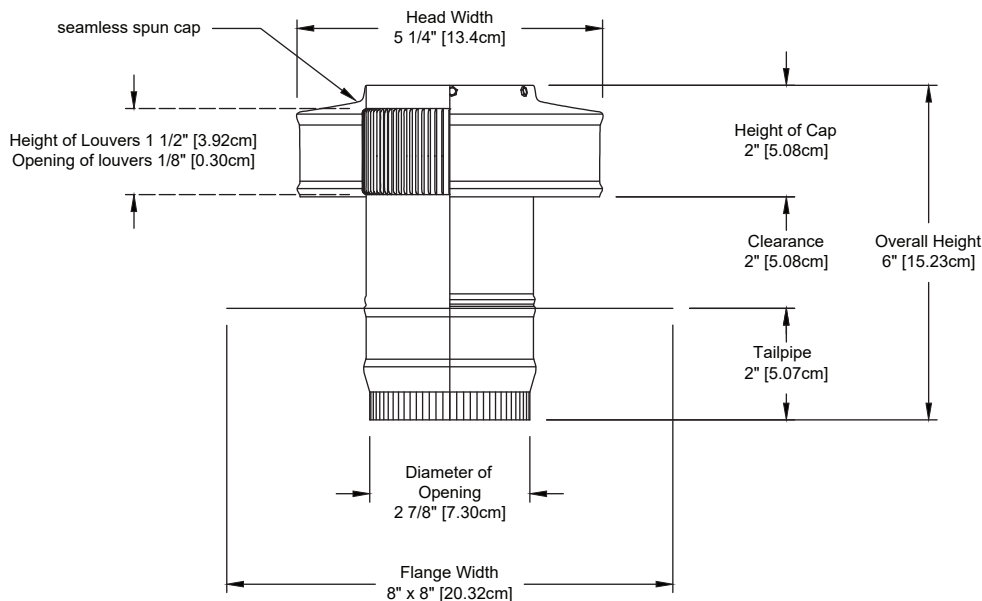

Round Back Roof Jack with Tailpipe

Model Number: RBV-3-C2-TP
3" Diameter | 2" Tall Collar

- Designed to exhaust bathroom fans and range hoods
- Dade County Approved
- Comes with a 2 inch long tail pipe adapter
- Inner louvers stop insects and wildlife from entering
- Constructed of durable, rust-free aluminum
- Available in over 5 powder coat colors

Dimensions & Specifications

Louver design prevents insects and wildlife from entering

Pitch Capacity

Min.: **3/12** Max.: **12/12**

Exhaust airflow

at .25 SP = **112 cfm**

Weight = 0.4 lbs