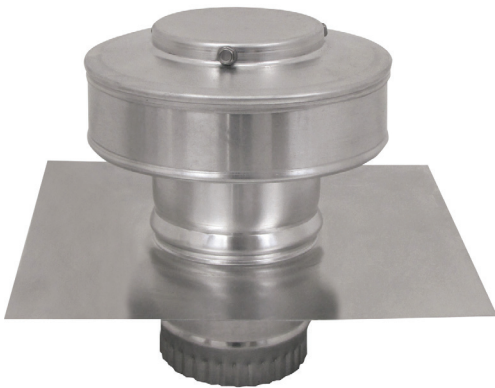

Round Back Roof Jack with Tailpipe

Model Number: RBV-3-C2-TP
3" Diameter | 2" Tall Collar

- Designed to exhaust bathroom fans and range hoods
- Dade County Approved
- Comes with a 2 inch long tail pipe adapter
- Inner louvers stop insects and wildlife from entering
- Constructed of durable, rust-free aluminum
- Available in over 5 powder coat colors

Dimensions & Specifications

Louver design prevents insects and wildlife from entering

Pitch Capacity

Min.: **3/12** Max.: **12/12**

Exhaust airflow

at .25 SP = **112 cfm**

Weight = 0.4 lbs