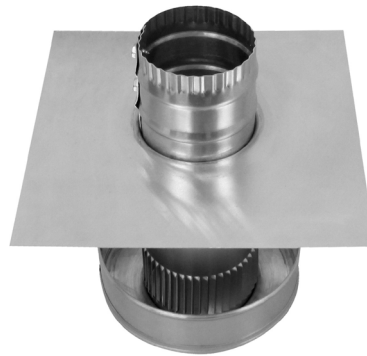

## Round Back Roof Jack Vent Cap

Model Number: *RBV-3-C4-TP* | 3" Diameter 4" Tall Collar

- Great for exhausting out bathroom fans and range hoods
- Comes with a 2 inch tail pipe adapter to connect to duct work
- Prevents rain, snow and wildlife from entering
- Air flows freely through the inner louvers
- Constructed of durable rust-free aluminum
- Powder coating available in over 40 colors
- 5 Year Warranty

### Dimensions & Specifications

Pitch Capacity	
Min.	Max.
3/12	12/12
Net Free Vent Area	
(sq. inches)	(sq. feet)
7	0.05
Application per Sq. Foot	
(1/150)	(1/300)
15	30