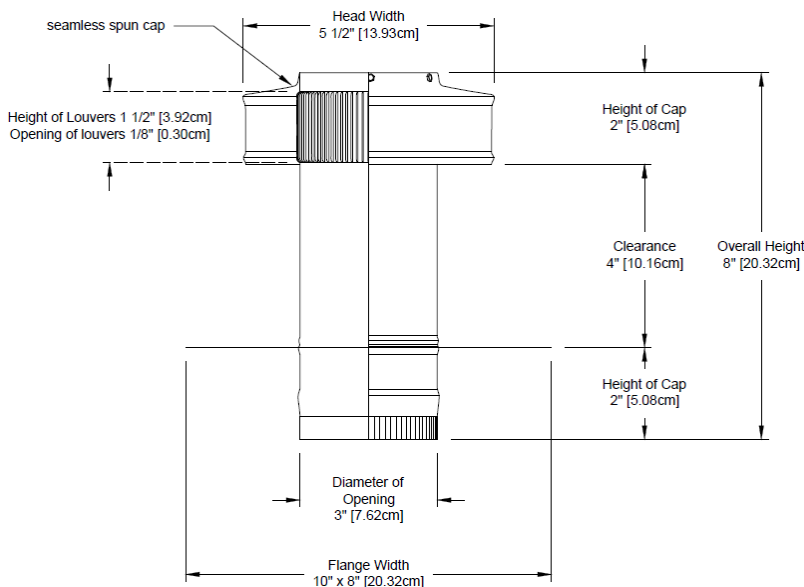

## Round Back Roof Jack Vent Cap

Model Number: *RBV-3-C4-TP* | 3" Diameter 4" Tall Collar

- Great for exhausting out bathroom fans and range hoods
- Comes with a 2 inch tail pipe adapter to connect to duct work
- Prevents rain, snow and wildlife from entering
- Air flows freely through the inner louvers
- Constructed of durable rust-free aluminum
- Powder coating available in over 40 colors
- 5 Year Warranty

### Dimensions & Specifications

Pitch Capacity	
Min.	Max.
3/12	12/12
Net Free Vent Area	
(sq. inches)	(sq. feet)
7	0.05
Application per Sq. Foot	
(1/150)	(1/300)
15	30