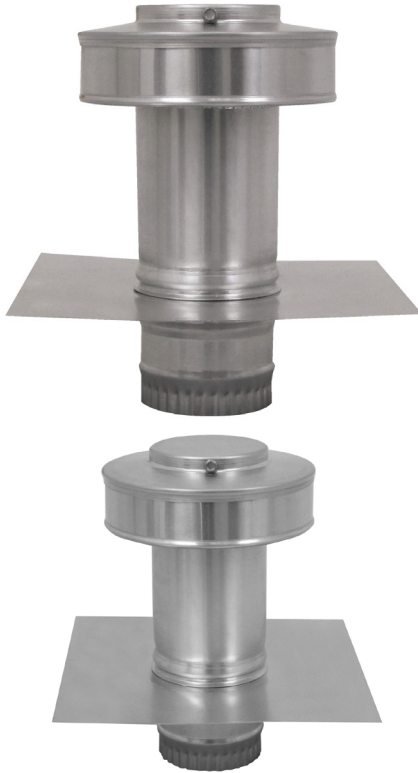

## Round Back Roof Jack Vent Cap

Model Number: *RBV-3-C4-TP* | 3" Diameter 4" Tall Collar

- Great for exhausting out bathroom fans and range hoods
- Comes with a 2 inch tail pipe adapter to connect to duct work
- Prevents rain, snow and wildlife from entering
- Air flows freely through the inner louvers
- Constructed of durable rust-free aluminum
- Powder coating available in over 40 colors
- 5 Year Warranty

### Dimensions & Specifications

Pitch Capacity	
Min.	Max.
3/12	12/12
Net Free Vent Area	
(sq. inches)	(sq. feet)
7	0.05
Application per Sq. Foot	
(1/150)	(1/300)
15	30