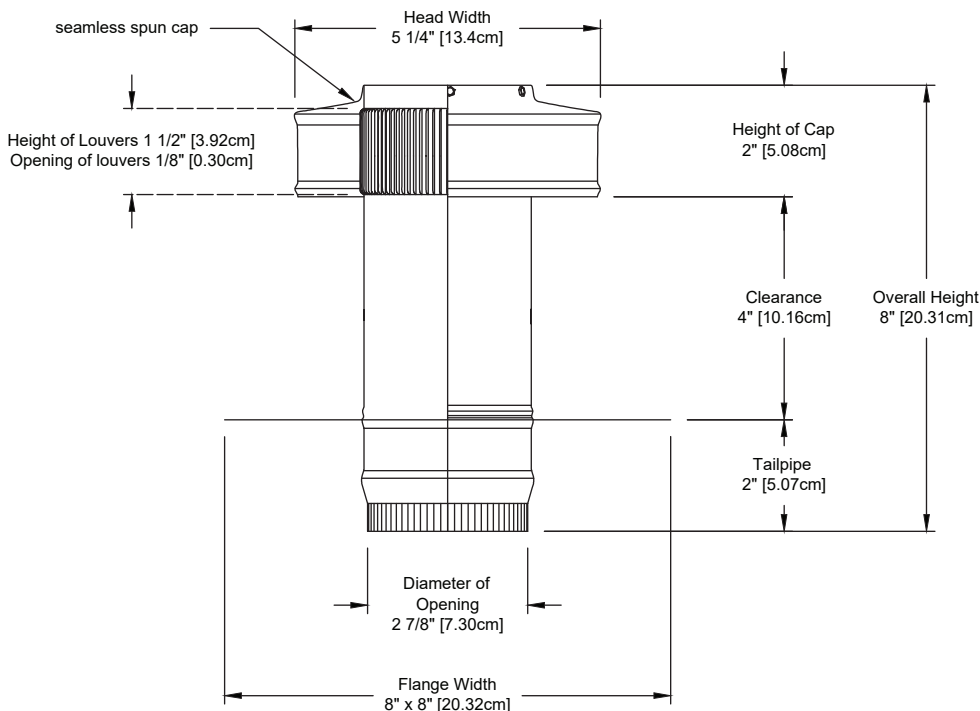

Round Back Roof Jack with Tailpipe

Model Number: RBV-3-C4-TP
3" Diameter | 4" Tall Collar

- Designed to exhaust bathroom fans and range hoods
- Dade County Approved
- Comes with a 2 inch long tail pipe adapter
- Inner louvers stop insects and wildlife from entering
- Constructed of durable, rust-free aluminum
- Available in over 5 powder coat colors

Dimensions & Specifications

Louver design prevents insects and wildlife from entering

Pitch Capacity

Min.: 3/12

Max.: 12/12

Exhaust airflow

at .25 SP = 112 cfm

Weight = 0.49 lbs