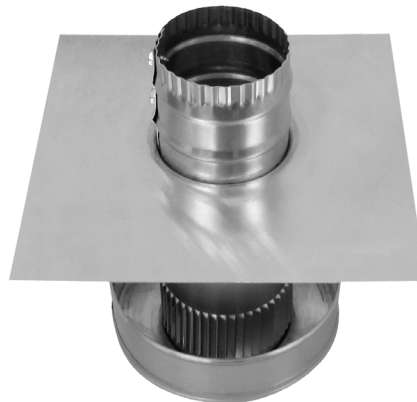

Round Back Roof Jack with Tailpipe

Model Number: RBV-3-C4-TP
3" Diameter | 4" Tall Collar

- Designed to exhaust bathroom fans and range hoods
- Dade County Approved
- Comes with a 2 inch long tail pipe adapter
- Inner louvers stop insects and wildlife from entering
- Constructed of durable, rust-free aluminum
- Available in over 5 powder coat colors

Dimensions & Specifications

Louver design prevents insects and wildlife from entering

Pitch Capacity

Min.: 3/12

Max.: 12/12

Exhaust airflow

at .25 SP = 112 cfm

Weight = 0.49 lbs