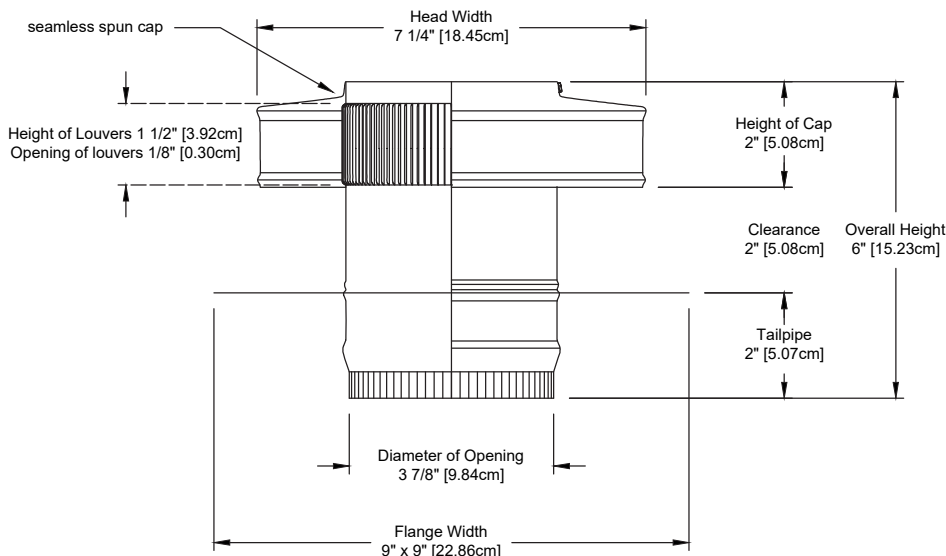

Round Back Roof Jack Vent Cap

Model Number: *RBV-4-C2-TP* | 4" Diameter 2" Tall Collar

- Great for exhausting out bathroom fans and range hoods
- Comes with a 2 inch tail pipe adapter to connect to duct work
- Prevents rain, snow and wildlife from entering
- Air flows freely through the inner louvers
- Constructed of durable rust-free aluminum
- Powder coating available in over 40 colors
- 5 Year Warranty

Dimensions & Specifications

Pitch Capacity	
Min.	Max.
3/12	12/12
Net Free Vent Area	
(sq. inches)	(sq. feet)
12	0.08
Application per Sq. Foot	
(1/150)	(1/300)
25	50