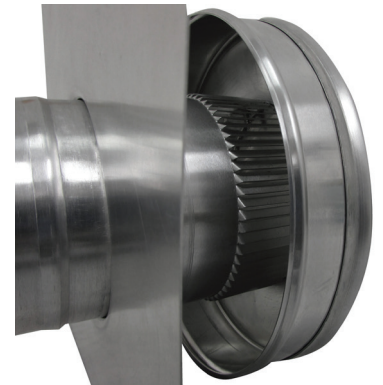

Round Back Roof Jack with Tailpipe

Model Number: RBV-4-C2-TP
4" Diameter | 2" Tall Collar

- Designed to exhaust bathroom fans and range hoods
- Dade County Approved
- Comes with a 2 inch long tail pipe adapter
- Inner louvers stop insects and wildlife from entering
- Constructed of durable, rust-free aluminum
- Available in over 5 powder coat colors

Dimensions & Specifications

Louver design prevents insects and wildlife from entering

Pitch Capacity

Min.: **3/12** Max.: **12/12**

Exhaust airflow

at .25 SP = **123** cfm

Weight = 0.68 lbs