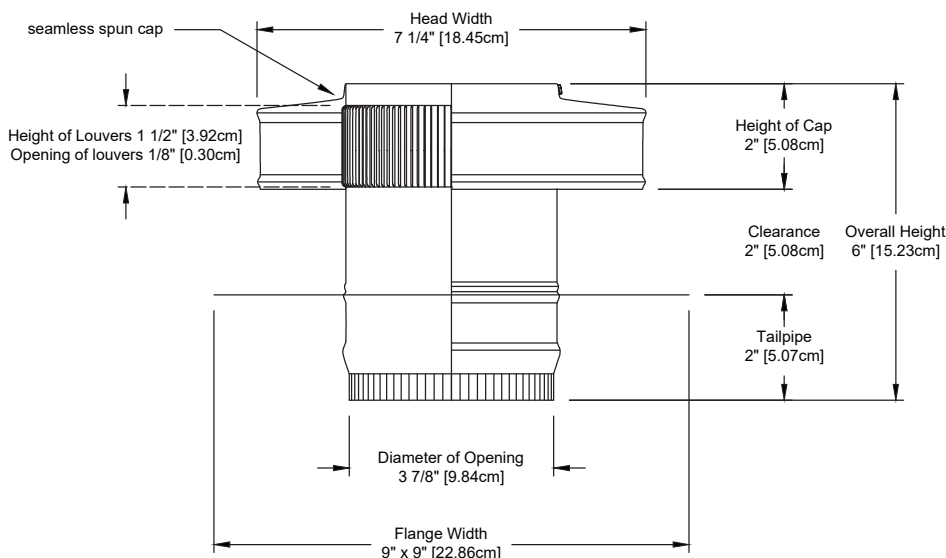

Round Back Roof Jack with Tailpipe

Model Number: RBV-4-C2-TP
4" Diameter | 2" Tall Collar

- Designed to exhaust bathroom fans and range hoods
- Dade County Approved
- Comes with a 2 inch long tail pipe adapter
- Inner louvers stop insects and wildlife from entering
- Constructed of durable, rust-free aluminum
- Available in over 5 powder coat colors

Dimensions & Specifications

Louver design prevents insects and wildlife from entering

Pitch Capacity

Min.: **3/12** Max.: **12/12**

Exhaust airflow

at .25 SP = **123** cfm

Weight = 0.68 lbs