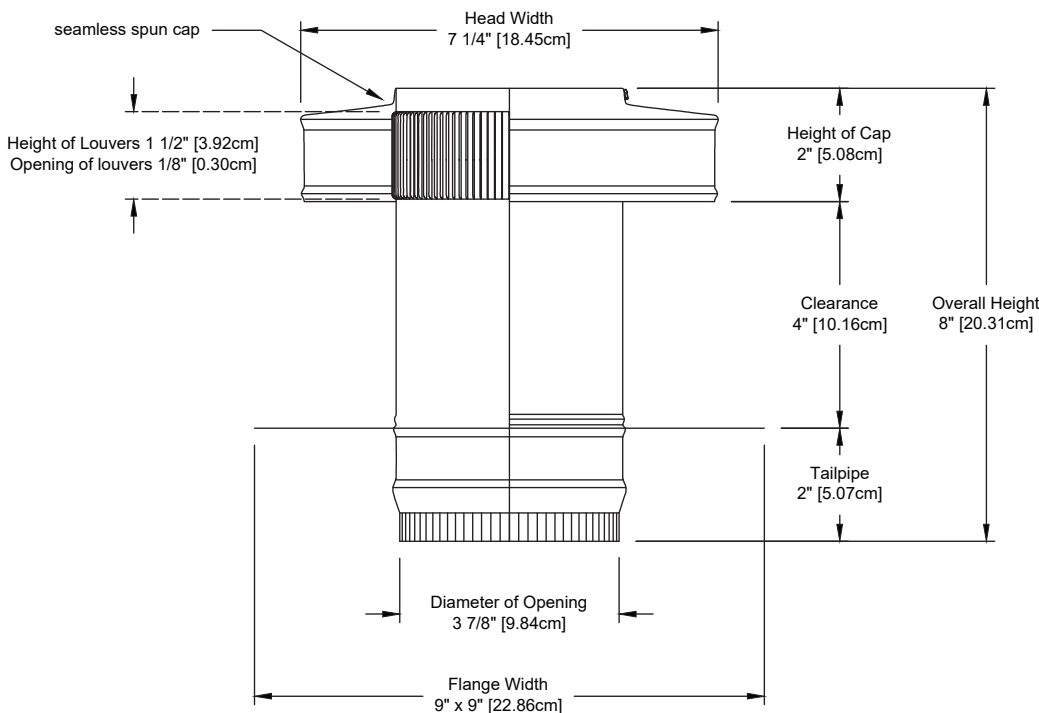

Round Back Roof Jack with Tailpipe

Model Number: RBV-4-C4-TP
4" Diameter | 4" Tall Collar

- Designed to exhaust bathroom fans and range hoods
- Dade County Approved
- Comes with a 2 inch long tail pipe adapter
- Inner louvers stop insects and wildlife from entering
- Constructed of durable, rust-free aluminum
- Available in over 5 powder coat colors

Dimensions & Specifications

Louver design prevents insects and wildlife from entering

Pitch Capacity

Min.: 3/12

Max.: 12/12

Exhaust airflow

at .25 SP = **123 cfm**

Weight = **0.68 lbs**