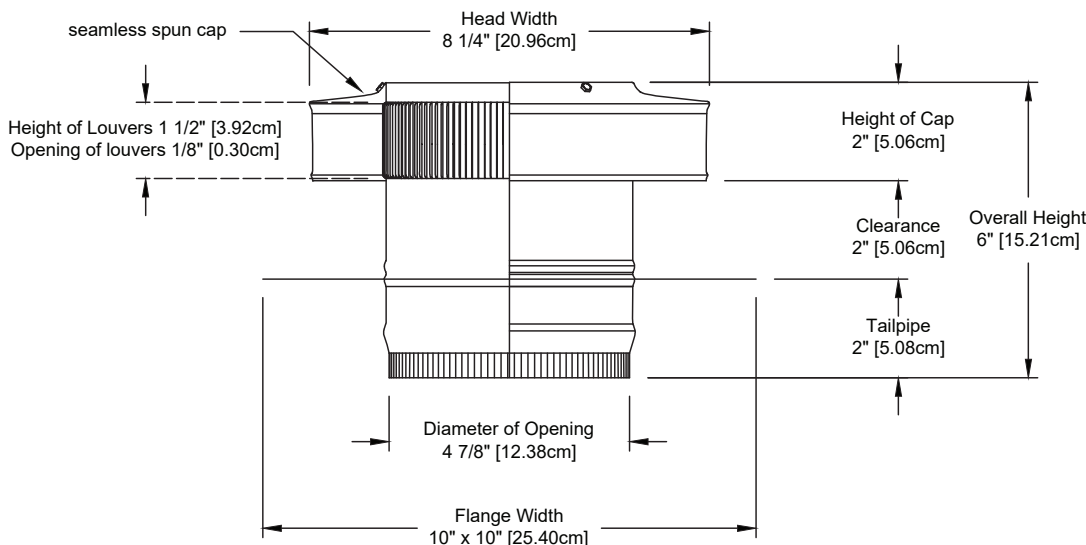

## Round Back Roof Jack with Tailpipe

**Model Number: RBV-5-C2-TP**  
**5" Diameter | 2" Tall Collar**

- Designed to exhaust bathroom fans and range hoods
- Dade County Approved
- Comes with a 2 inch long tail pipe adapter
- Inner louvers stop insects and wildlife from entering
- Constructed of durable, rust-free aluminum
- Available in over 5 powder coat colors

### Dimensions & Specifications

*Louver design prevents insects and wildlife from entering*

#### Pitch Capacity

Min.: **3/12**      Max.: **12/12**

#### Exhaust airflow

at .25 SP = **151 cfm**

**Weight = 0.83 lbs**