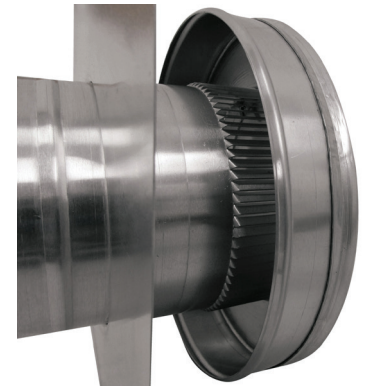

## Round Back Roof Jack with Tailpipe

**Model Number: RBV-5-C2-TP**  
**5" Diameter | 2" Tall Collar**

- Designed to exhaust bathroom fans and range hoods
- Dade County Approved
- Comes with a 2 inch long tail pipe adapter
- Inner louvers stop insects and wildlife from entering
- Constructed of durable, rust-free aluminum
- Available in over 5 powder coat colors

### Dimensions & Specifications

*Louver design prevents insects and wildlife from entering*