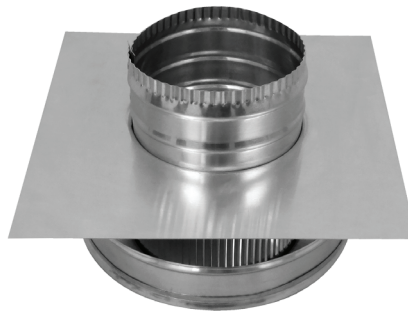

## Round Back Roof Jack with Tailpipe

**Model Number: RBV-5-C2-TP**  
**5" Diameter | 2" Tall Collar**

- Designed to exhaust bathroom fans and range hoods
- Dade County Approved
- Comes with a 2 inch long tail pipe adapter
- Inner louvers stop insects and wildlife from entering
- Constructed of durable, rust-free aluminum
- Available in over 5 powder coat colors

### Dimensions & Specifications

*Louver design prevents insects and wildlife from entering*