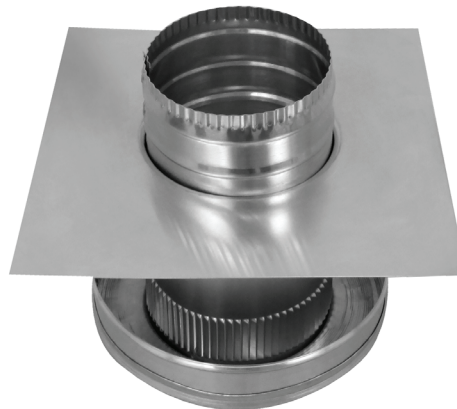

Round Back Roof Jack with Tailpipe

Model Number: RBV-5-C4-TP
5" Diameter | 4" Tall Collar

- Designed to exhaust bathroom fans and range hoods
- Dade County Approved
- Comes with a 2 inch long tail pipe adapter
- Inner louvers stop insects and wildlife from entering
- Constructed of durable, rust-free aluminum
- Available in over 5 powder coat colors

Dimensions & Specifications

*Louver design prevents insects
and wildlife from entering*

Pitch Capacity

Min.: 3/12 Max.: 12/12

**Exhaust airflow
at .25 SP = 151 cfm**

Weight = 0.83 lbs