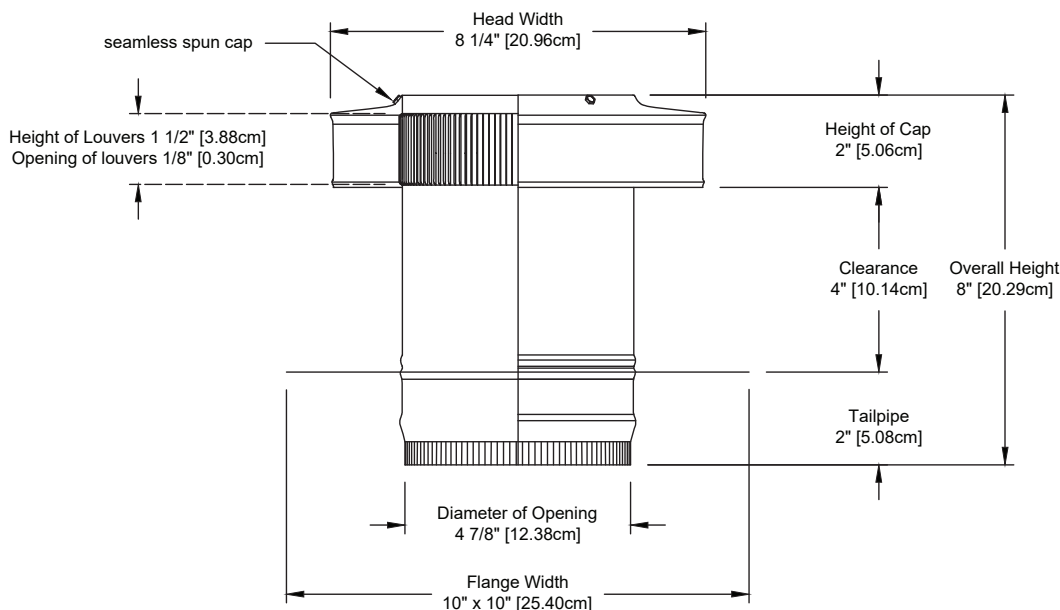

Round Back Roof Jack with Tailpipe

Model Number: RBV-5-C4-TP
5" Diameter | 4" Tall Collar

- Designed to exhaust bathroom fans and range hoods
- Dade County Approved
- Comes with a 2 inch long tail pipe adapter
- Inner louvers stop insects and wildlife from entering
- Constructed of durable, rust-free aluminum
- Available in over 5 powder coat colors

Dimensions & Specifications

*Louver design prevents insects
and wildlife from entering*

Pitch Capacity

Min.: 3/12 Max.: 12/12

**Exhaust airflow
at .25 SP = 151 cfm**

Weight = 0.83 lbs