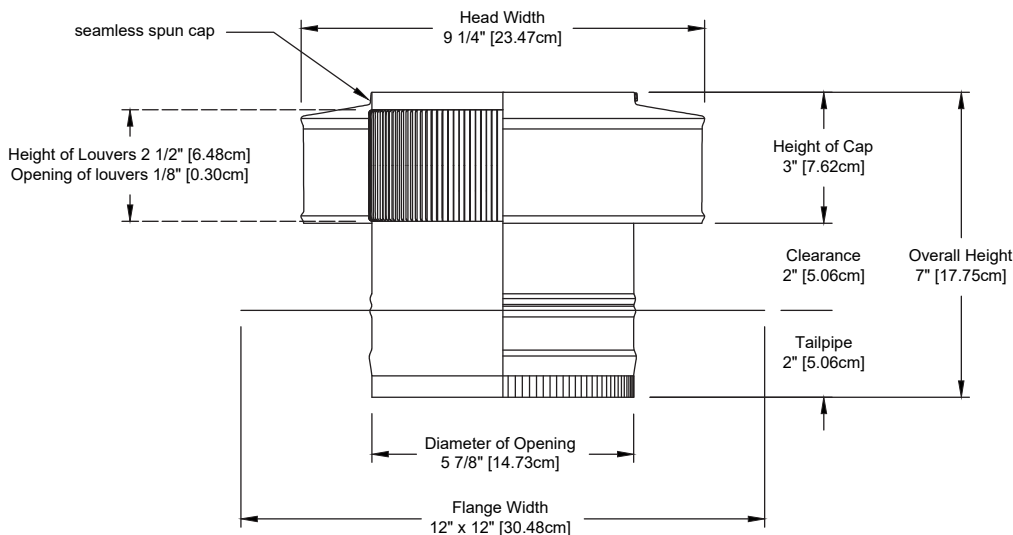

Round Back Roof Jack Vent Cap

Model Number: RBV-6-C2-TP | 6" Diameter 2" Tall Collar

- Great for exhausting out bathroom fans and range hoods
- Comes with a 2 inch tail pipe adapter to connect to duct work
- Prevents rain, snow and wildlife from entering
- Air flows freely through the inner louvers
- Constructed of durable rust-free aluminum
- Powder coating available in over 40 colors
- 5 Year Warranty

Dimensions & Specifications

Pitch Capacity	
Min.	Max.
3/12	12/12
Net Free Vent Area	
(sq. inches)	(sq. feet)
28	0.19
Application per Sq. Foot	
(1/150)	(1/300)
58	108