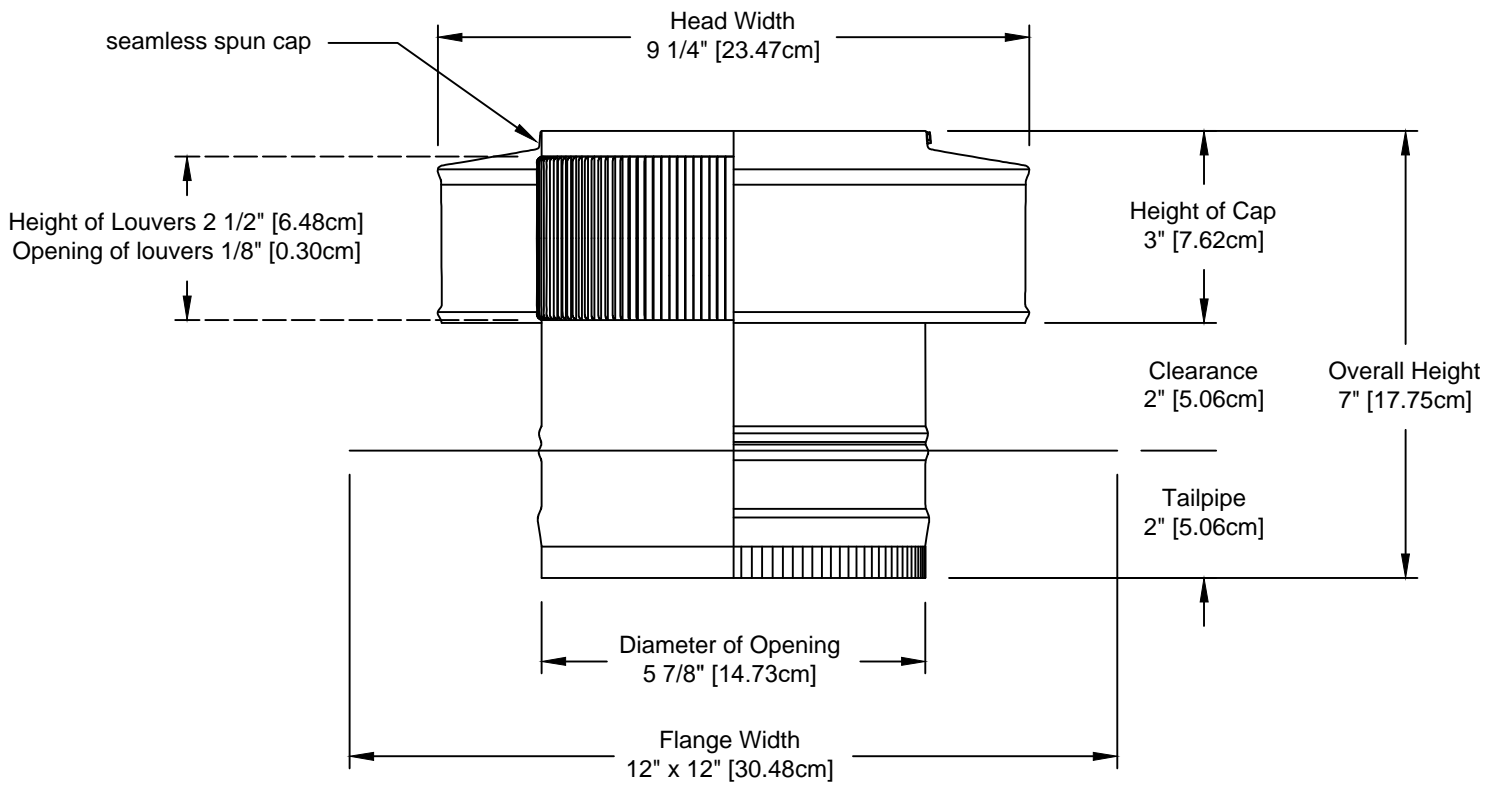

# RBV-TP: Model RBV-06-C02-TP

All aluminum construction ( Thickness = 0.025" )

Net free area		Application per. sq. ft. [meters]	
square inches [cm]	square foot [meters]	1/150	1/300
28 [71.12]	0.19 [0.06]	50 [15.24]	100 [30.48]