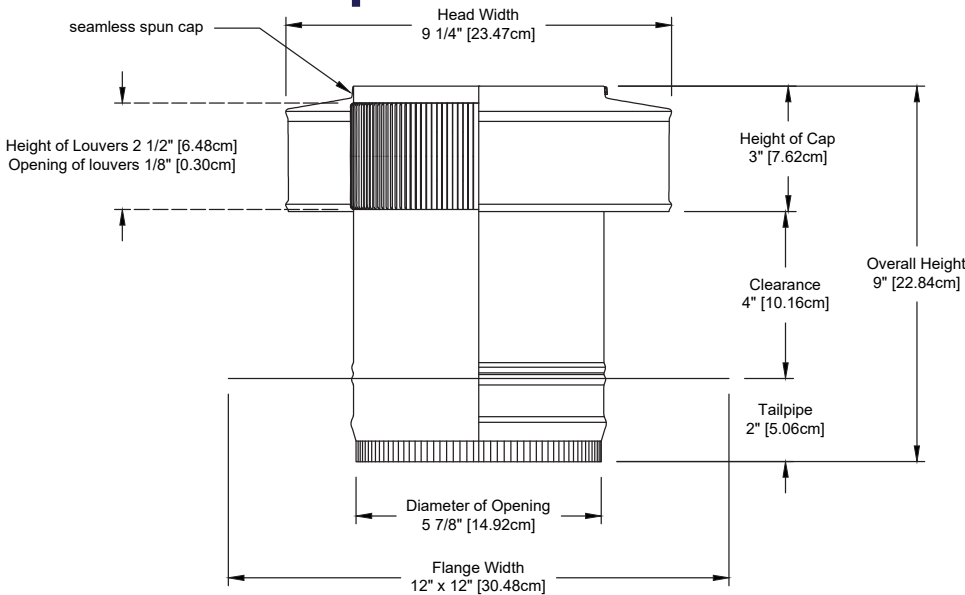

## Round Back Roof Jack Vent Cap

Model Number: *RBV-6-C4-TP* | 6" Diameter 4" Tall Collar

- Great for exhausting out bathroom fans and range hoods
- Comes with a 2 inch tail pipe adapter to connect to duct work
- Prevents rain, snow and wildlife from entering
- Air flows freely through the inner louvers
- Constructed of durable rust-free aluminum
- Powder coating available in over 40 colors
- 5 Year Warranty

### Dimensions & Specifications

Pitch Capacity	
Min.	Max.
<b>3/12</b>	<b>12/12</b>
Net Free Vent Area	
(sq. inches)	(sq. feet)
<b>28</b>	<b>0.19</b>
Application per Sq. Foot	
(1/150)	(1/300)
<b>58</b>	<b>108</b>