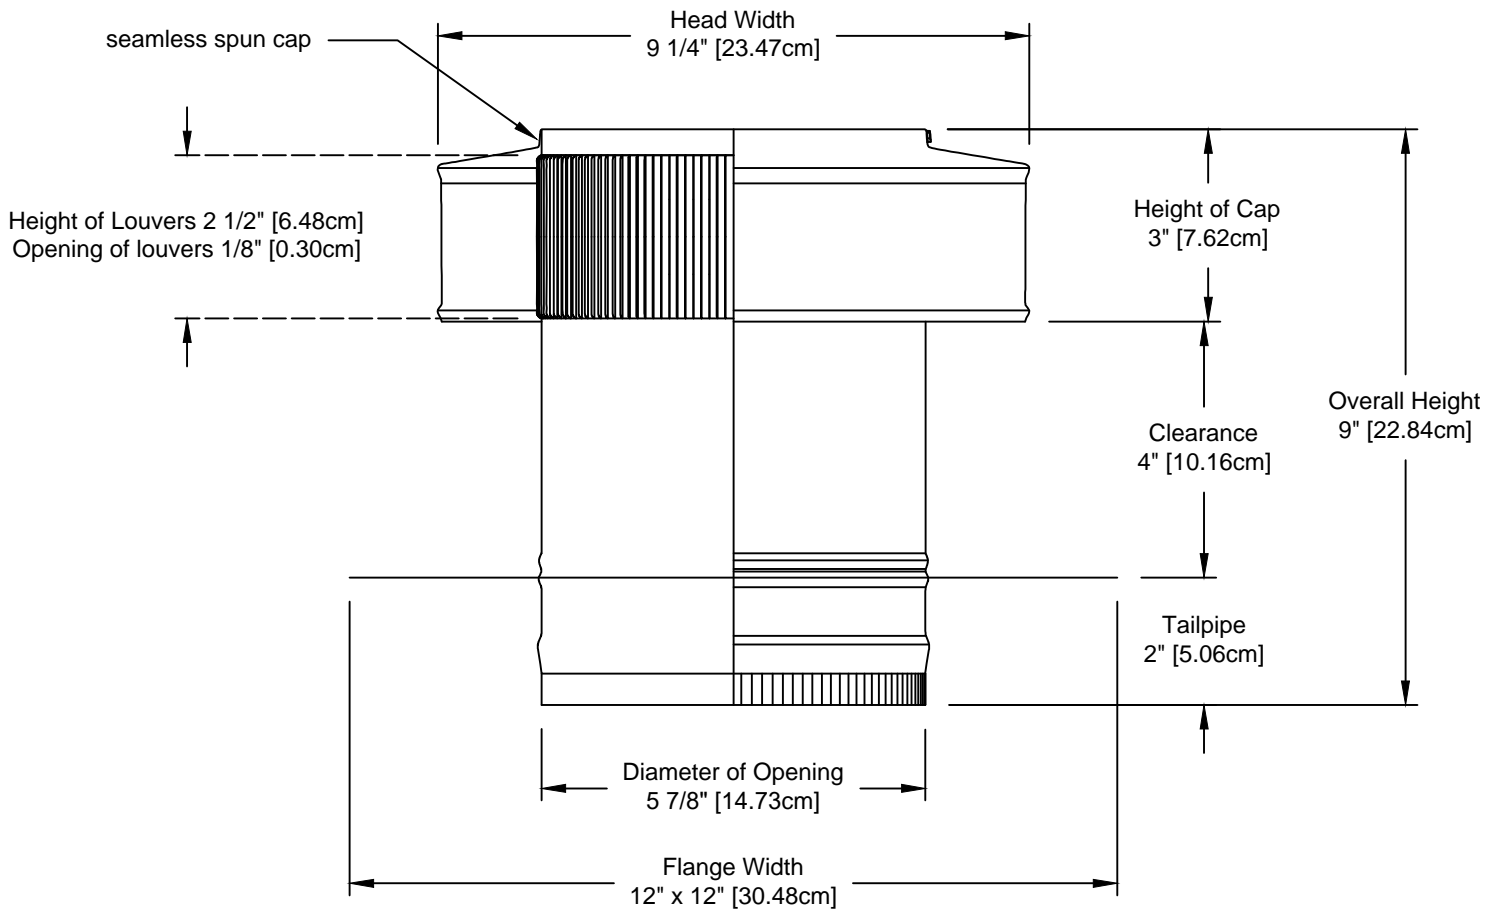

RBV-TP: Model RBV-06-C02-TP

All aluminum construction (Thickness = 0.025")

Net free area		Application per. sq. ft. [meters]	
square inches [cm]	square foot [meters]	1/150	1/300
28 [71.12]	0.19 [0.06]	50 [15.24]	100 [30.48]