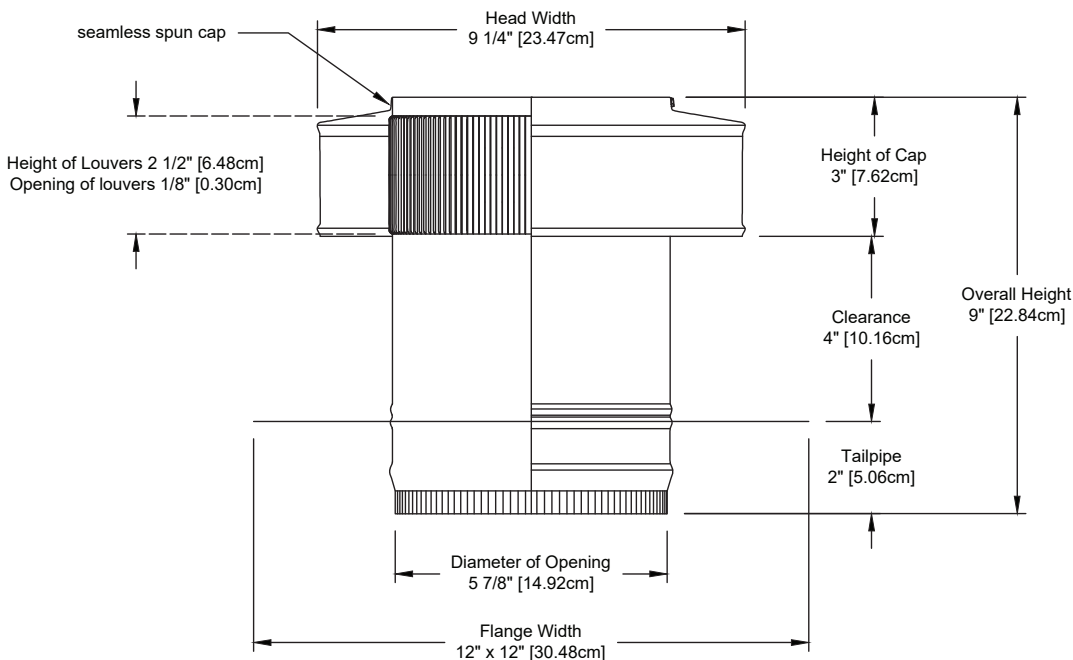

## Round Back Roof Jack with Tailpipe

**Model Number: RBV-6-C4-TP**  
**6" Diameter | 4" Tall Collar**

- Designed to exhaust bathroom fans and range hoods
- Dade County Approved
- Comes with a 2 inch long tail pipe adapter
- Inner louvers stop insects and wildlife from entering
- Constructed of durable, rust-free aluminum
- Available in over 5 powder coat colors

### Dimensions & Specifications

*Louver design prevents insects and wildlife from entering*

**Pitch Capacity**

**Min.: 3/12      Max.: 12/12**

**Exhaust airflow**  
**at .25 SP = 218 cfm**

**Weight = 1.14 lbs**