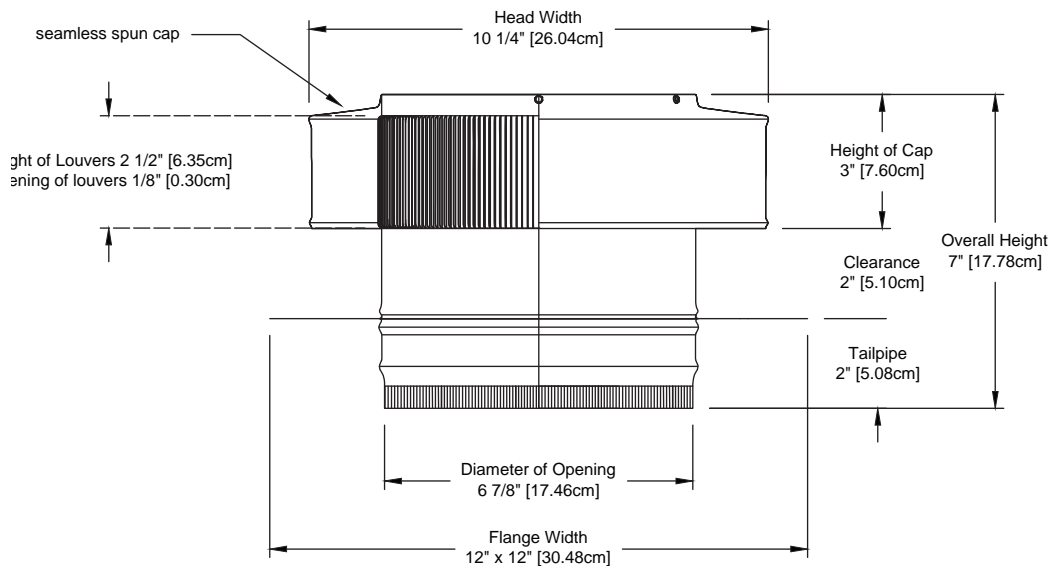

## Round Back Roof Jack with Tailpipe

**Model Number: RBV-7-C2-TP**  
**7" Diameter | 2" Tall Collar**

- Designed to exhaust bathroom fans and range hoods
- Dade County Approved
- Comes with a 2 inch long tail pipe adapter
- Inner louvers stop insects and wildlife from entering
- Constructed of durable, rust-free aluminum
- Available in over 5 powder coat colors

### Dimensions & Specifications

*Louver design prevents insects and wildlife from entering*

#### Pitch Capacity

Min.: **3/12**      Max.: **12/12**

#### Exhaust airflow

at .25 SP = **226 cfm**

**Weight = 1.2 lbs**