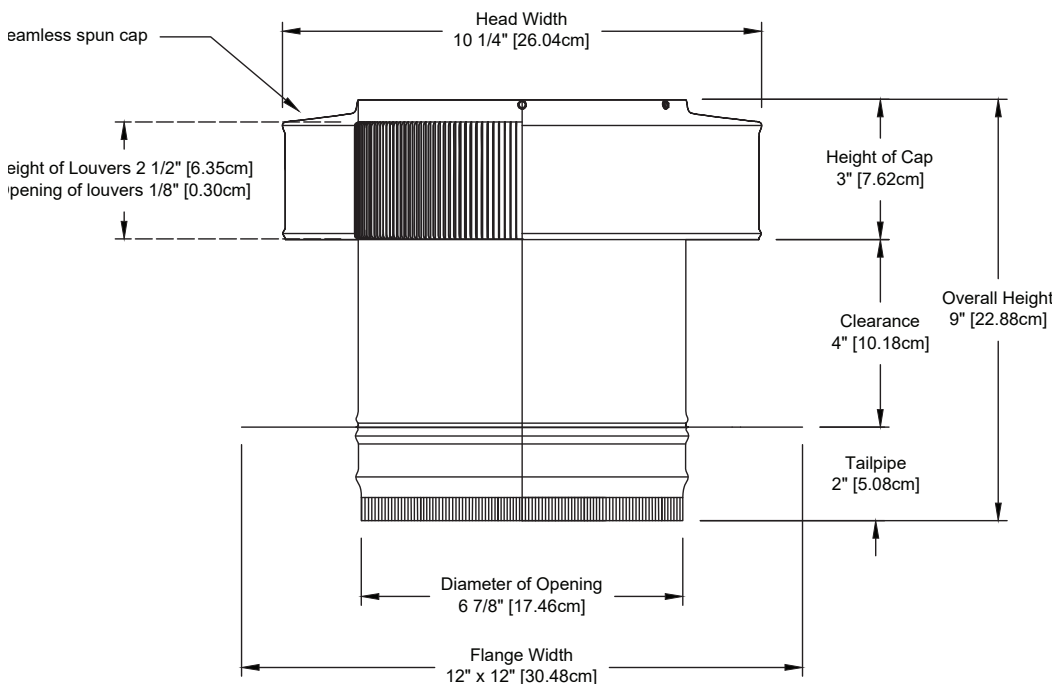

## Round Back Roof Jack with Tailpipe

**Model Number: RBV-7-C4-TP**  
**7" Diameter | 4" Tall Collar**

- Designed to exhaust bathroom fans and range hoods
- Dade County Approved
- Comes with a 2 inch long tail pipe adapter
- Inner louvers stop insects and wildlife from entering
- Constructed of durable, rust-free aluminum
- Available in over 5 powder coat colors

### Dimensions & Specifications

*Louver design prevents insects and wildlife from entering*

#### Pitch Capacity

Min.: 3/12      Max.: 12/12

#### Exhaust airflow

at .25 SP = **226 cfm**

Weight = **1.33 lbs**