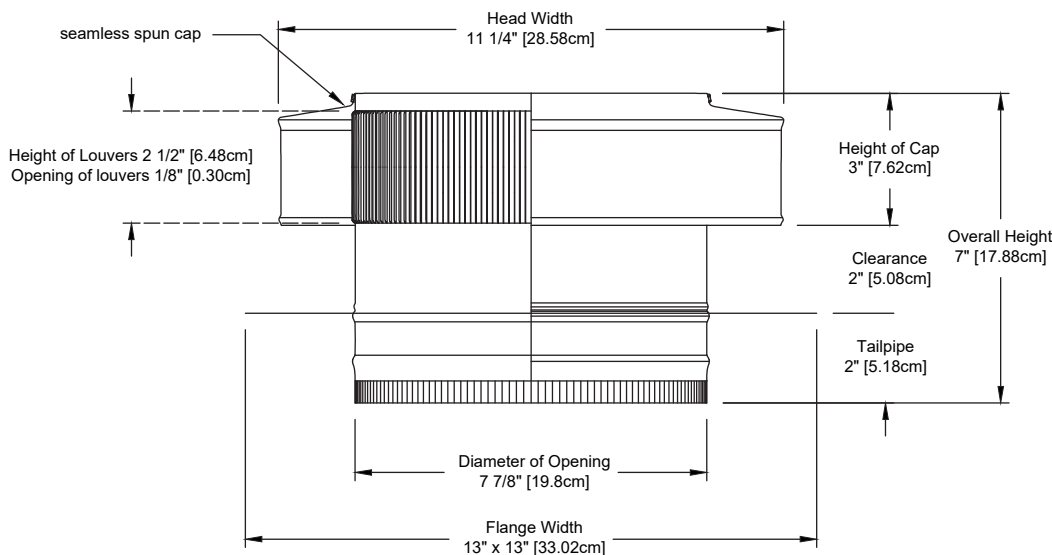

Round Back Roof Jack Vent Cap

Model Number: RBV-8-C2-TP | 8" Diameter 2" Tall Collar

- Great for exhausting out bathroom fans and range hoods
- Comes with a 2 inch tail pipe adapter to connect to duct work
- Prevents rain, snow and wildlife from entering
- Air flows freely through the inner louvers
- Constructed of durable rust-free aluminum
- Powder coating available in over 40 colors
- 5 Year Warranty

Dimensions & Specifications

Pitch Capacity	
Min.	Max.
3/12	12/12
Net Free Vent Area	
(sq. inches)	(sq. feet)
50	0.35
Application per Sq. Foot	
(1/150)	(1/300)
104	208