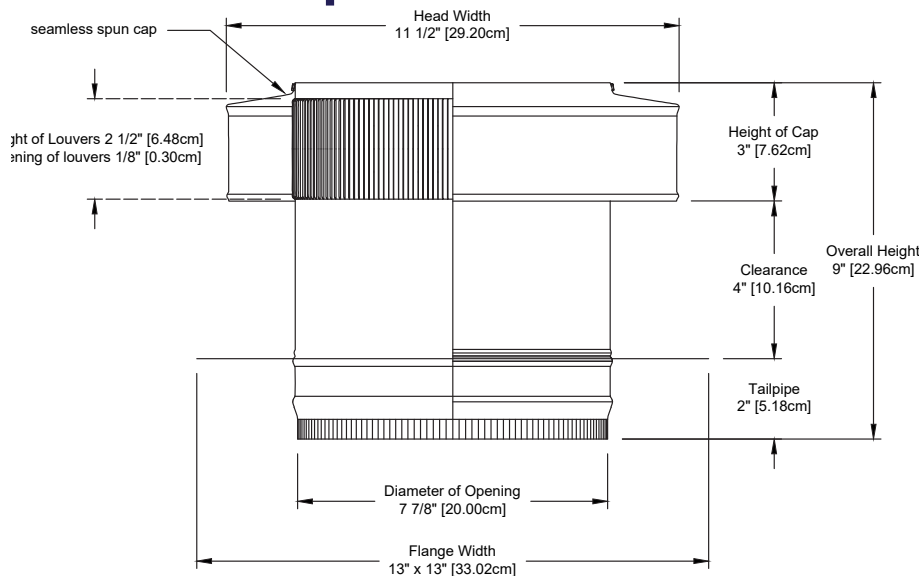

## Round Back Roof Jack Vent Cap

Model Number: *RBV-8-C4-TP* | 8" Diameter 4" Tall Collar

- Great for exhausting out bathroom fans and range hoods
- Comes with a 2 inch tail pipe adapter to connect to duct work
- Prevents rain, snow and wildlife from entering
- Air flows freely through the inner louvers
- Constructed of durable rust-free aluminum
- Powder coating available in over 40 colors
- 5 Year Warranty

### Dimensions & Specifications

Pitch Capacity	
Min.	Max.
3/12	12/12
Net Free Vent Area	
(sq. inches)	(sq. feet)
50	0.35
Application per Sq. Foot	
(1/150)	(1/300)
104	208