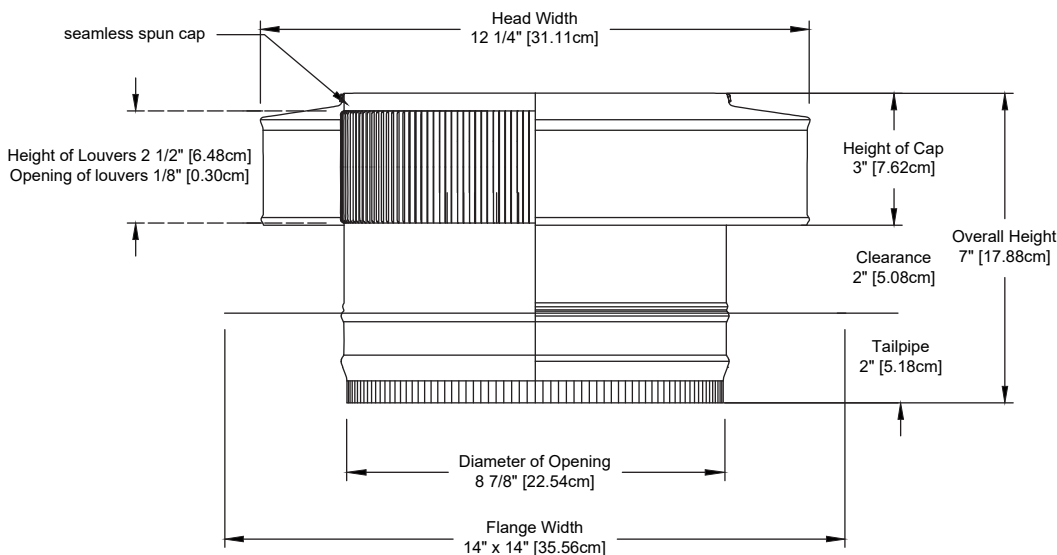

Round Back Roof Jack Vent Cap

Model Number: *RBV-9-C2-TP* | 9" Diameter 2" Tall Collar

- Great for exhausting out bathroom fans and range hoods
- Comes with a 2 inch tail pipe adapter to connect to duct work
- Prevents rain, snow and wildlife from entering
- Air flows freely through the inner louvers
- Constructed of durable rust-free aluminum
- Powder coating available in over 40 colors
- 5 Year Warranty

Dimensions & Specifications

Pitch Capacity	
Min.	Max.
3/12	12/12
Net Free Vent Area	
(sq. inches)	(sq. feet)
63	0.44
Application per Sq. Foot	
(1/150)	(1/300)
131	262