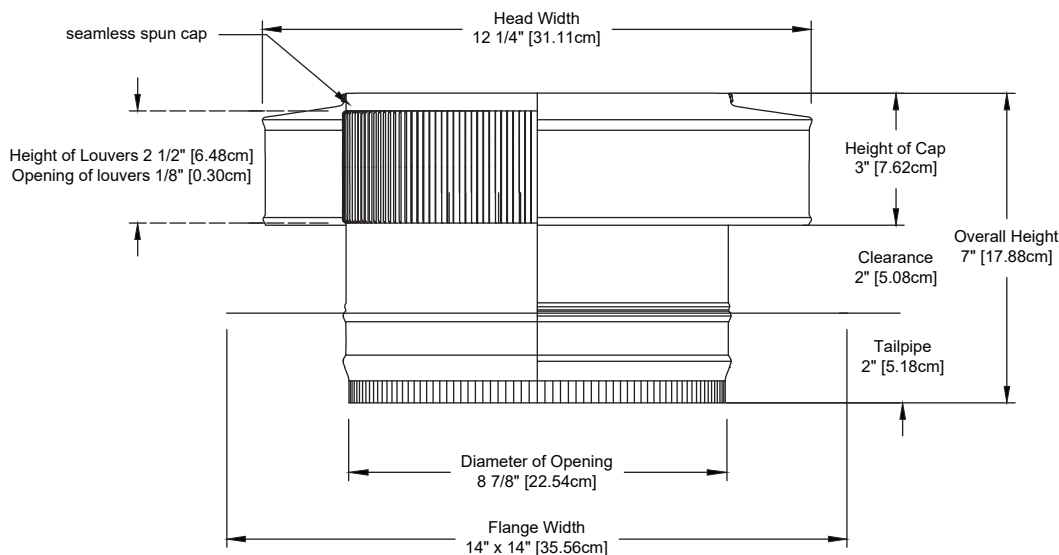

## Round Back Roof Jack with Tailpipe

**Model Number: RBV-9-C2-TP**  
**9" Diameter | 2" Tall Collar**

- Designed to exhaust bathroom fans and range hoods
- Dade County Approved
- Comes with a 2 inch long tail pipe adapter
- Inner louvers stop insects and wildlife from entering
- Constructed of durable, rust-free aluminum
- Available in over 5 powder coat colors

### Dimensions & Specifications

*Louver design prevents insects and wildlife from entering*

#### Pitch Capacity

Min.: **3/12**      Max.: **12/12**

#### Exhaust airflow

at .25 SP = **296 cfm**

**Weight = 1.4 lbs**