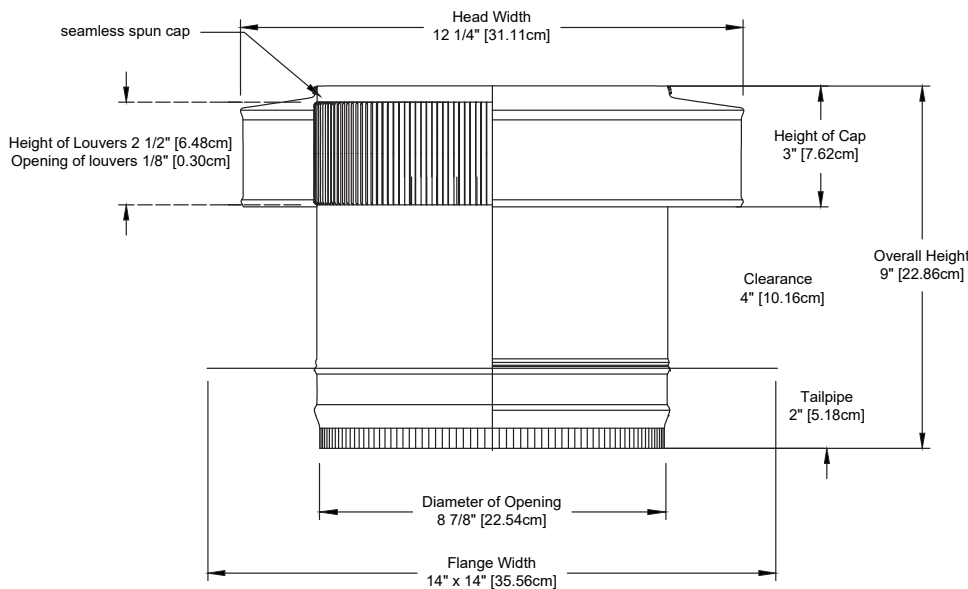

Round Back Roof Jack Vent Cap

Model Number: *RBV-9-C4-TP* | 9" Diameter 4" Tall Collar

- Great for exhausting out bathroom fans and range hoods
- Comes with a 2 inch tail pipe adapter to connect to duct work
- Prevents rain, snow and wildlife from entering
- Air flows freely through the inner louvers
- Constructed of durable rust-free aluminum
- Powder coating available in over 40 colors
- 5 Year Warranty

Dimensions & Specifications

Pitch Capacity	
Min.	Max.
3/12	12/12
Net Free Vent Area	
(sq. inches)	(sq. feet)
63	0.44
Application per Sq. Foot	
(1/150)	(1/300)
131	262