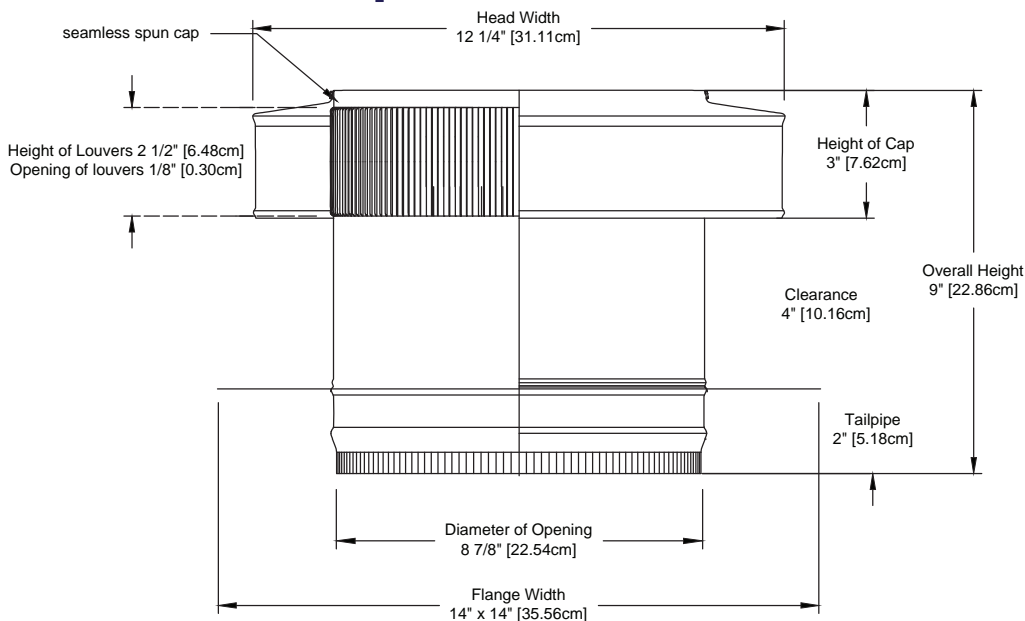

Round Back Roof Jack with Tailpipe

Model Number: RBV-9-C4-TP
9" Diameter | 4" Tall Collar

- Designed to exhaust bathroom fans and range hoods
- Dade County Approved
- Comes with a 2 inch long tail pipe adapter
- Inner louvers stop insects and wildlife from entering
- Constructed of durable, rust-free aluminum
- Available in over 5 powder coat colors

Dimensions & Specifications

Louver design prevents insects and wildlife from entering

Pitch Capacity

Min.: 3/12

Max.: 12/12

Exhaust airflow

at .25 SP = **296 cfm**

Weight = **1.48 lbs**